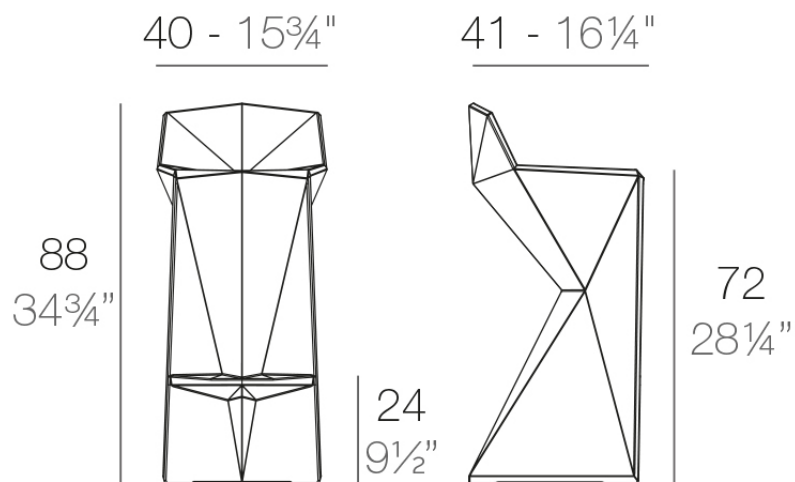

Info

Description

Made of polyethylene resin by rotational moulding. 100% Recyclable. Item suitable for indoor and outdoor use. Available in different finishes.

Weight: 5.51 Kg

VERTEX Taburete Alto
VERTEX Bar Stool