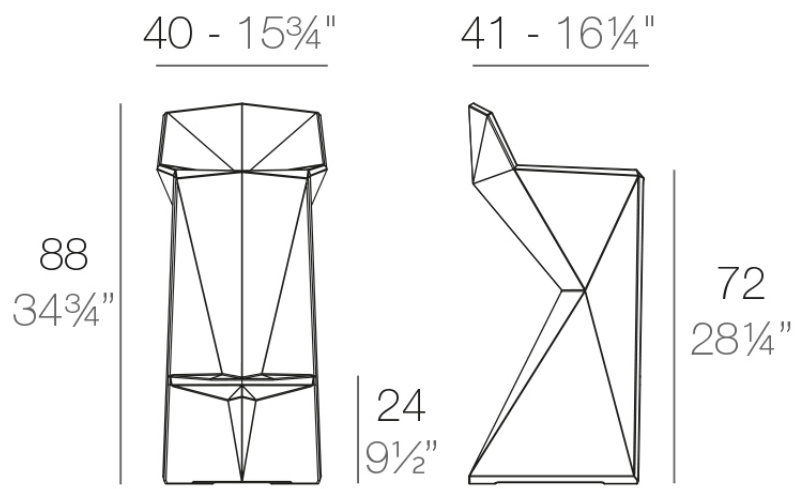

Info

Description

Made of polyethylene resin by rotational moulding. 100% Recyclable. Item suitable for indoor and outdoor use. Available in different finishes.

Weight: 5.51 Kg

VERTEX Taburete Alto
VERTEX Bar Stool