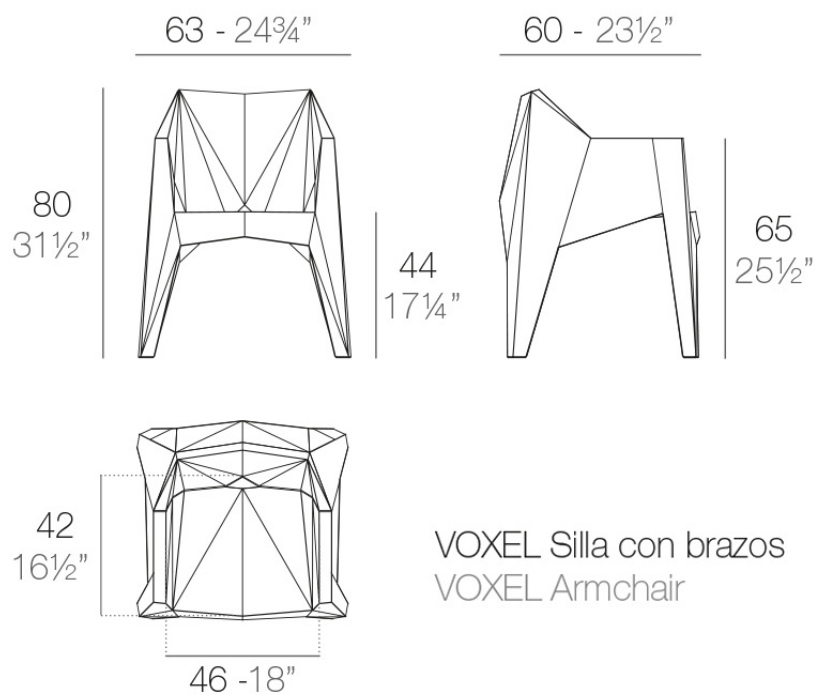

Info

Description

Made of injected polypropylene with fiber glass. Stackable. Available in several colors. Item suitable for indoor and outdoor use.

Weight: 6.81 Kg

Finishes

finishes

Basic

Ref. 51031