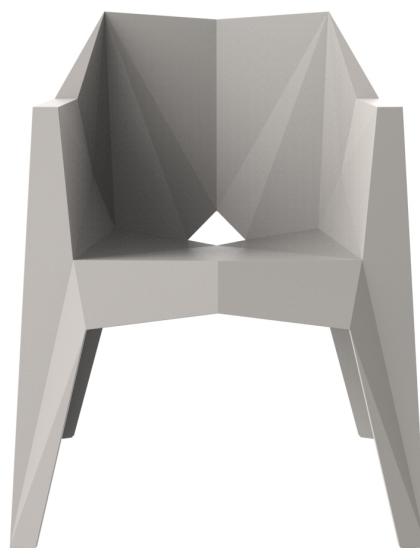

Voxel armchair

by Karim Rashid

GOOD DESIGN 2021 WINNER
Voxel sun lounger

Designed by the renowned Karim Rashid for Vondom, the Voxel collection of contemporary outdoor furniture embodies a sophisticated and sleek design that enhances any space. This modern outdoor collection features **geometric and faceted shapes** crafted from high-quality injection-molded plastic. It consists of a chair, an armchair, a luxurious sun lounger and a new bar stool, each combining form and function to create stylish and durable outdoor furnishings.

Info

Description

Made of injected polypropylene with fiber glass. Stackable. Available in several colors. Item suitable for indoor and outdoor use.

Weight: 6.81 Kg

Finishes

finishes

Basic

Ref. 51031