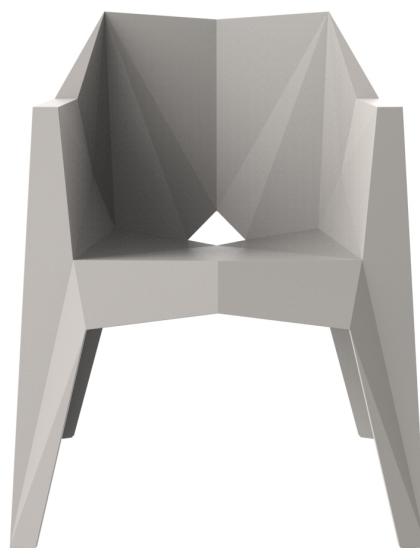

## Voxel armchair

by Karim Rashid

GOOD DESIGN 2021 WINNER  
Voxel sun lounger

Designed by the renowned Karim Rashid for Vondom, the Voxel collection of contemporary outdoor furniture embodies a sophisticated and sleek design that enhances any space. This modern outdoor collection features **geometric and faceted shapes** crafted from high-quality injection-molded plastic. It consists of a chair, an armchair, a luxurious sun lounger and a new bar stool, each combining form and function to create stylish and durable outdoor furnishings.

### Description

Made of injected polypropylene with fiber glass. Stackable. Available in several colors. Item suitable for indoor and outdoor use.

Weight: 6.81 Kg