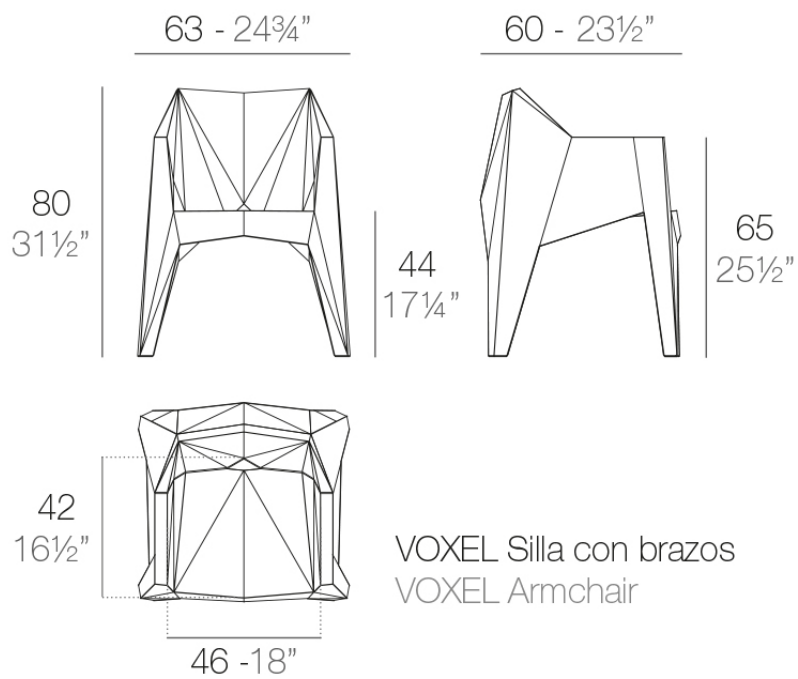

### Description

Made of injected polypropylene with fiber glass. Stackable. Available in several colors. Item suitable for indoor and outdoor use.

Weight: 6.81 Kg