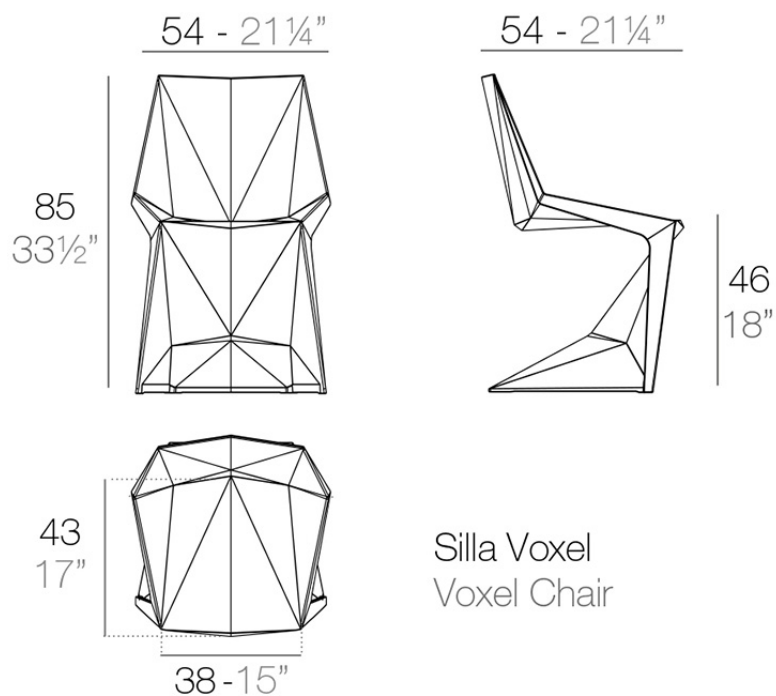

### Description

Made of injected polypropylene with fiber glass. Stackable. Available in several colors. Item suitable for indoor and outdoor use.

Weight: 6.5 Kg