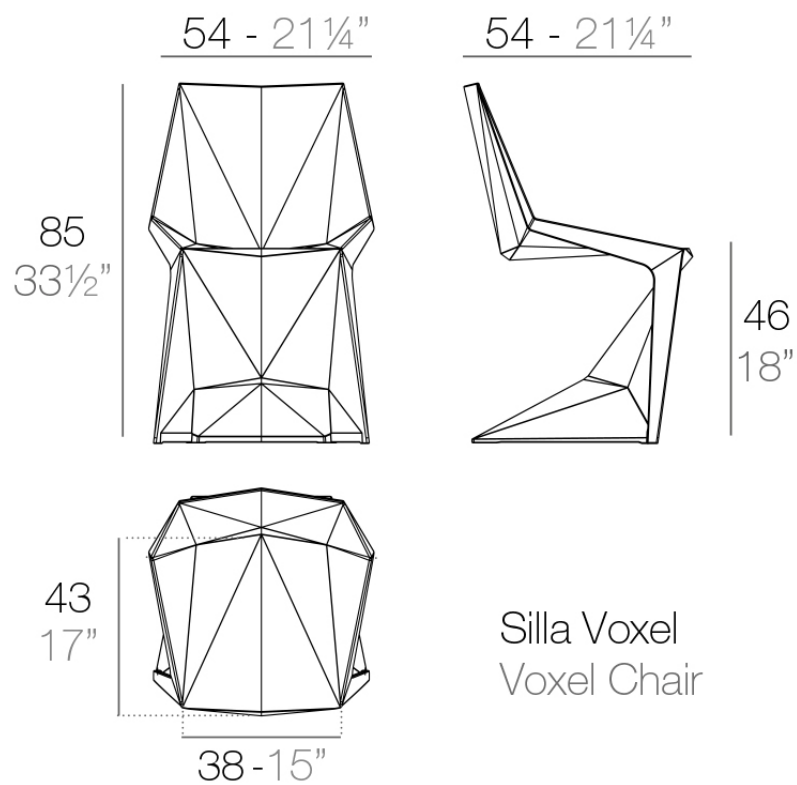

Info

Description

Made of injected polypropylene with fiber glass. Stackable. Available in several colors. Item suitable for indoor and outdoor use.

Weight: 6.5 Kg

Finishes

finishes

Basic

Ref. 51033