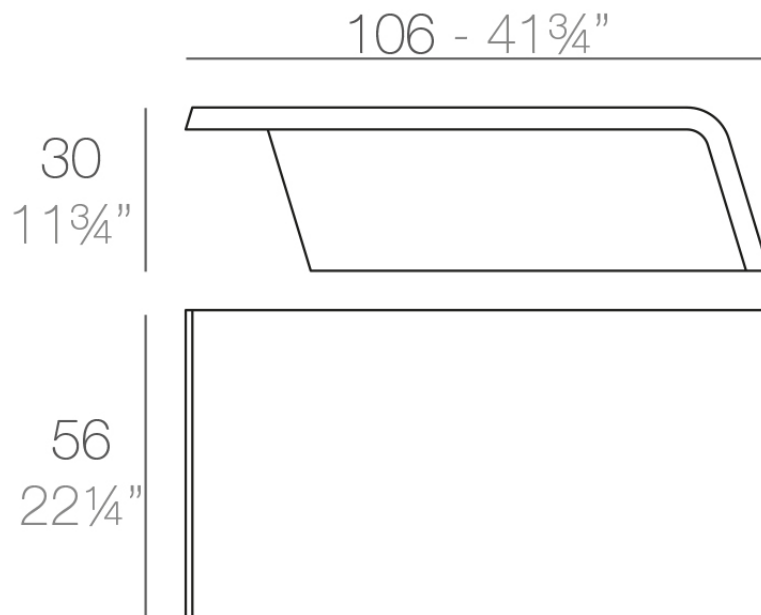

Weight: 12.5 Kg

REST Mesa Baja

REST Low Table

Finishes

finishes

BASIC

Ref. 53007

white 2001