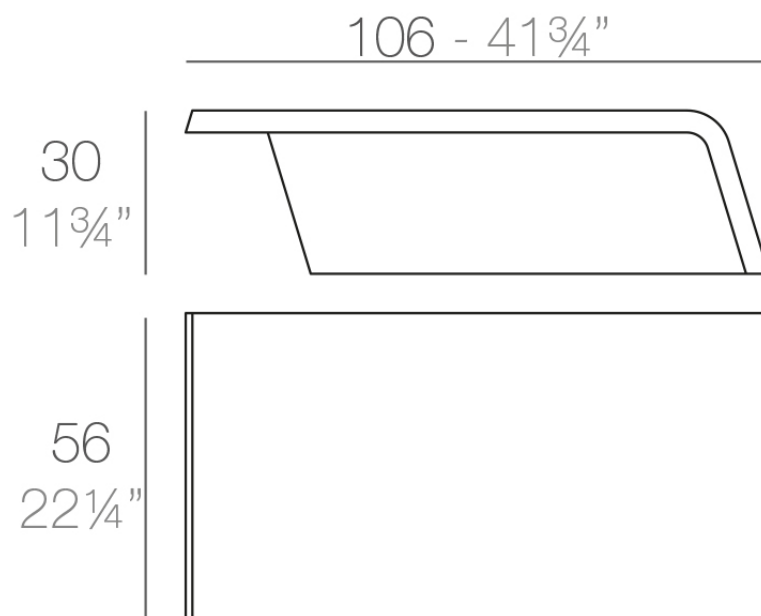

## Rest coffee table 106x56x30

by A-cero

In a world where art and design converge, the Rest Collection by A-Cero was born. Drawing inspiration from the ancient art of origami, each piece pays homage to Japanese folding techniques, blending elegance and simplicity with the philosophy “less is more.”

### Description

Made of polyethylene resin by rotational moulding. 100% Recyclable. Item suitable for indoor and outdoor use. Available in different finishes.

Weight: 12.5 Kg

REST Mesa Baja

REST Low Table