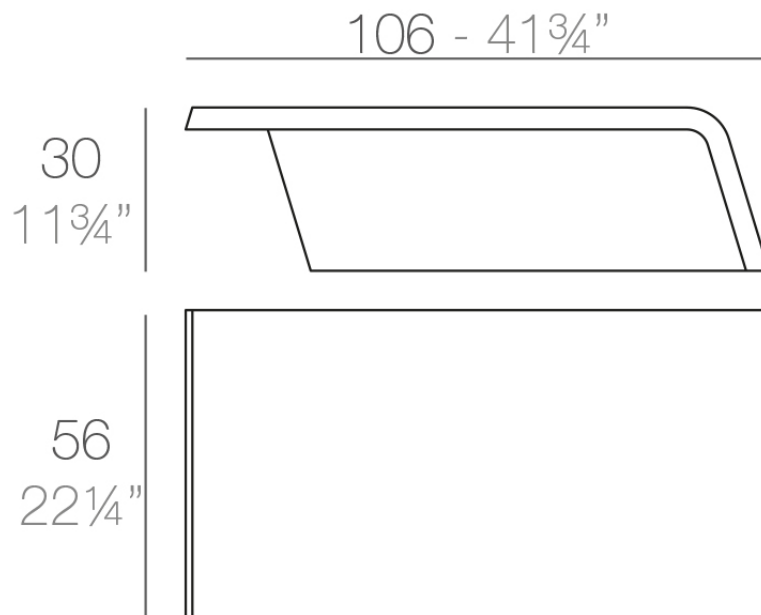

Rest coffee table 106x56x30

by A-cero

In a world where art and design converge, the Rest Collection by A-Cero was born. Drawing inspiration from the ancient art of origami, each piece pays homage to Japanese folding techniques, blending elegance and simplicity with the philosophy “less is more.”

Info

Description

Made of polyethylene resin by rotational moulding. 100% Recyclable. Item suitable for indoor and outdoor use. Available in different finishes.

Weight: 12.5 Kg

REST Mesa Baja

REST Low Table