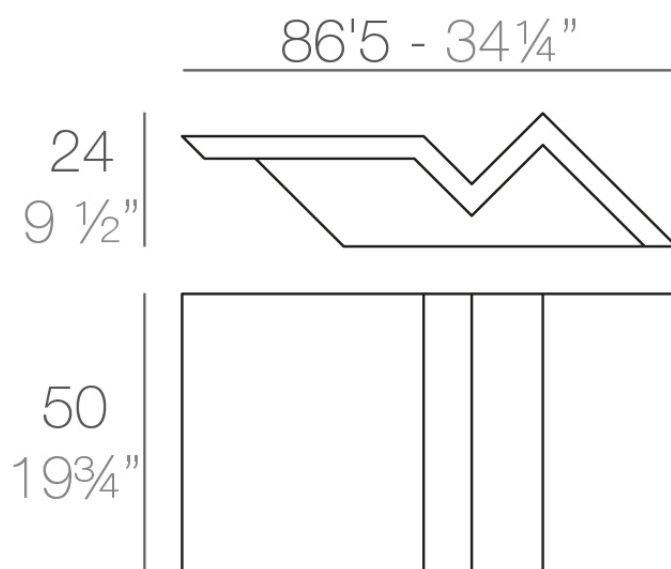

Rest sun chaise table 87x50x24

by A-cero

In a world where art and design converge, the Rest Collection by A-Cero was born. Drawing inspiration from the ancient art of origami, each piece pays homage to Japanese folding techniques, blending elegance and simplicity with the philosophy “less is more.”

Info

Description

Made of polyethylene resin by rotational moulding. 100% Recyclable. Item suitable for indoor and outdoor use. Available in different finishes.

Weight: 7 Kg

REST Mesa Tumbona
REST Sun Chaise Table