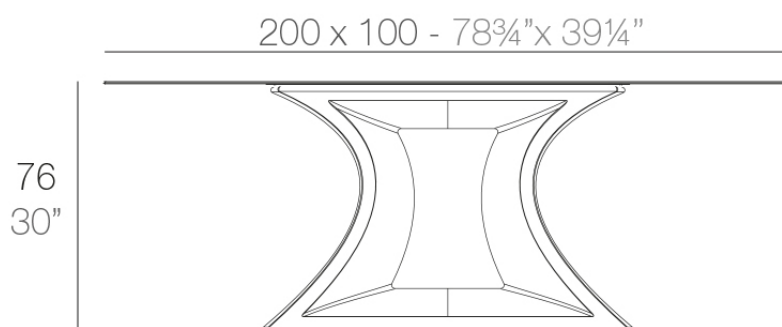

Rest table 200x100x76

by A-cero

In a world where art and design converge, the Rest Collection by A-Cero was born. Drawing inspiration from the ancient art of origami, each piece pays homage to Japanese folding techniques, blending elegance and simplicity with the philosophy “less is more.”

Info

Description

Table Made of polyethylene resin by rotational moulding. 100% Recyclable. Item suitable for indoor and outdoor use. Tabletop of HPL, Full White or Glass. Available in different finishes.

Weight: 104.65 Kg

REST Mesa
REST Table

Finishes

finishes

Basic

Ref. 53010

white 2001

black 2002