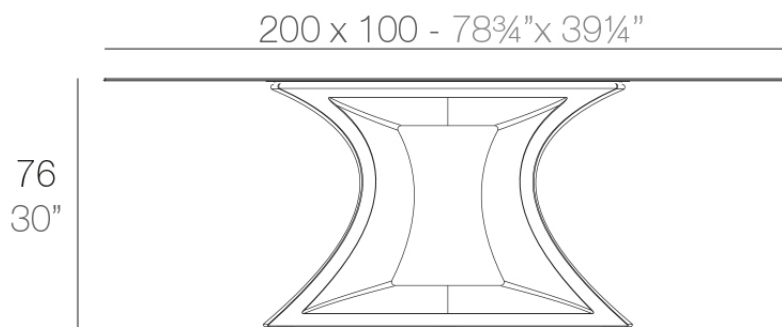

Rest table 200x100x76

by A-cero

In a world where art and design converge, the Rest Collection by A-Cero was born. Drawing inspiration from the ancient art of origami, each piece pays homage to Japanese folding techniques, blending elegance and simplicity with the philosophy “less is more.”

Info

Description

Table Made of polyethylene resin by rotational moulding. 100% Recyclable. Item suitable for indoor and outdoor use. Tabletop of HPL, Full White or Glass. Available in different finishes.

Weight: 104.65 Kg

REST Mesa
REST Table

Finishes

finishes

Basic

Ref. 53010

white 2001

black 2002