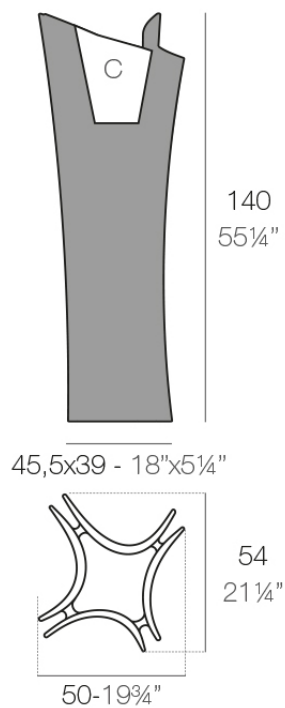

### Description

Pot made of polyethylene resin by rotational moulding. 100% Recyclable. Item suitable for indoor and outdoor use. Available in different finishes.

Weight: 17.87 Kg

ALMA Maceta C = 10 L  
ALMA Planter C = 2 3/4 gal