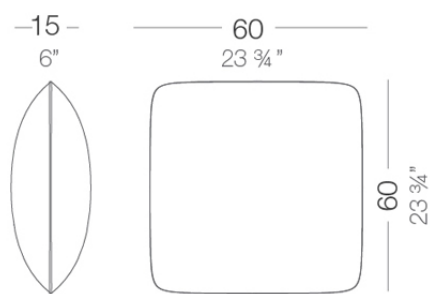

Cushion 60x60

by Studio Vondom

Info

Description

Weight: 1.65 Kg

Studio Cushions. Pillow 60x60cm
Studio Cushions. Cojín 60x60cm
53024

Cojín 60
Pillow 60

Finishes