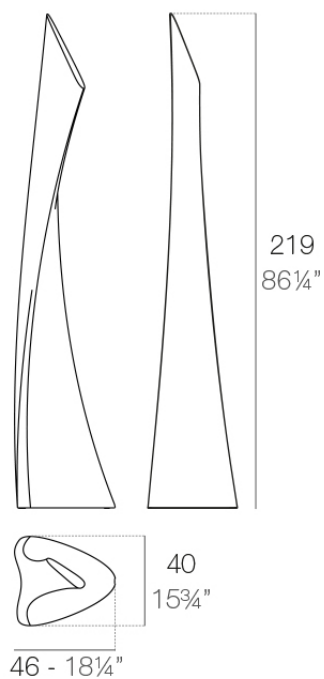

Made of polyethylene resin by rotational moulding. 100% Recyclable. Item suitable for indoor and outdoor use. Available in different finishes.

Weight: 20 Kg

WING Lámpara
WING Lamp

Finishes

finishes

Basic

Ref. 53033A