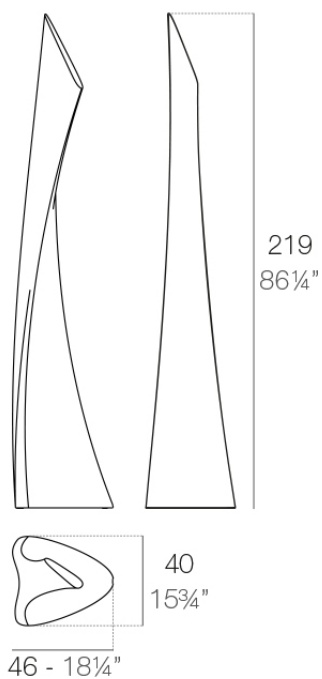

Made of polyethylene resin by rotational moulding. 100% Recyclable. Item suitable for indoor and outdoor use. Available in different finishes.

Weight: 20 Kg

WING Lámpara
WING Lamp

Finishes

finishes

Basic

Ref. 53033A