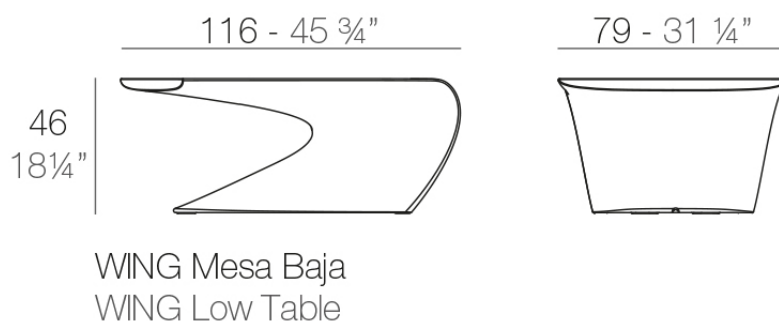

Wing coffee table 116x79x46

by A-cero

The outdoor furniture's Wing Collection by A-cero for Vondom, emerged from the fusion of straight and curved lines projected in a dynamic manner, resulting in a unique design.

Info

Description

Made of polyethylene resin by rotational moulding. 100% Recyclable. Item suitable for indoor and outdoor use. Available in different finishes.

Weight: 15 Kg

Finishes

finishes

Basic

Ref. 53035