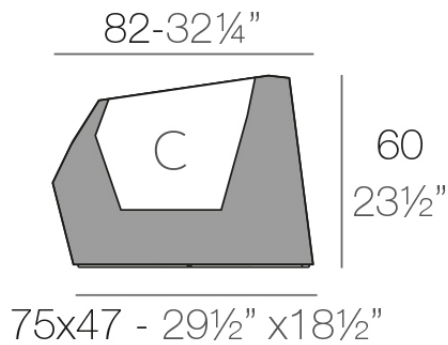

Faz xl planter 82x63x60

by Ramón Esteve

A commitment to minimalist aesthetics, Faz is a sleek and contemporary ensemble of outdoor furniture and planters designed by Ramón Esteve for Vondom. Esteve's creative vision for Faz transcends mere functionality and aims to integrate and harmonize with different spaces, be they residential or expansive installations. Through a deliberate selection of materials and the strategic incorporation of lighting elements, Ramón Esteve has created an atmosphere that exudes serenity, timelessness and an universality. His ability to blend form and function creates an immersive experience where the boundaries between indoors and outdoors are blurred, leaving behind only an impression of cohesive elegance. In short, he is the mastermind behind Faz's ambience.

Info

Description

Pot made of polyethylene resin by rotational moulding. 100% Recyclable. Item suitable for indoor and outdoor use. Available in different finishes.

Weight: 12 Kg

FAZ Macetero bajo XL C = 27 L
FAZ Down planter XL C = 7 gal