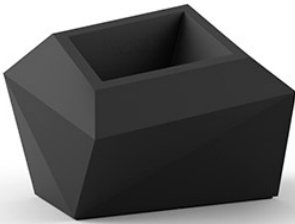

Faz xl planter 82x63x60

by Ramón Esteve

A commitment to minimalist aesthetics, Faz is a sleek and contemporary ensemble of outdoor furniture and planters designed by Ramón Esteve for Vondom. Esteve's creative vision for Faz transcends mere functionality and aims to integrate and harmonize with different spaces, be they residential or expansive installations. Through a deliberate selection of materials and the strategic incorporation of lighting elements, Ramón Esteve has created an atmosphere that exudes serenity, timelessness and an universality. His ability to blend form and function creates an immersive experience where the boundaries between indoors and outdoors are blurred, leaving behind only an impression of cohesive elegance. In short, he is the mastermind behind Faz's ambience.

Info

Description

Pot made of polyethylene resin by rotational moulding. 100% Recyclable. Item suitable for indoor and outdoor use. Available in different finishes.

Weight: 12 Kg

FAZ Macetero bajo XL C = 27 L
FAZ Down planter XL C = 7 gal