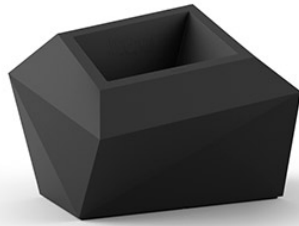

## Faz xl planter 82x63x60

by Ramón Esteve

A commitment to minimalist aesthetics, Faz is a sleek and contemporary ensemble of outdoor furniture and planters designed by Ramón Esteve for Vondom. Esteve's creative vision for Faz transcends mere functionality and aims to integrate and harmonize with different spaces, be they residential or expansive installations. Through a deliberate selection of materials and the strategic incorporation of lighting elements, Ramón Esteve has created an atmosphere that exudes serenity, timelessness and an universality. His ability to blend form and function creates an immersive experience where the boundaries between indoors and outdoors are blurred, leaving behind only an impression of cohesive elegance. In short, he is the mastermind behind Faz's ambience.

### Description

Pot made of polyethylene resin by rotational moulding. 100% Recyclable. Item suitable for indoor and outdoor use. Available in different finishes.

Weight: 12 Kg

FAZ Macetero bajo XL    C = 27 L  
FAZ Down planter XL    C = 7 gal