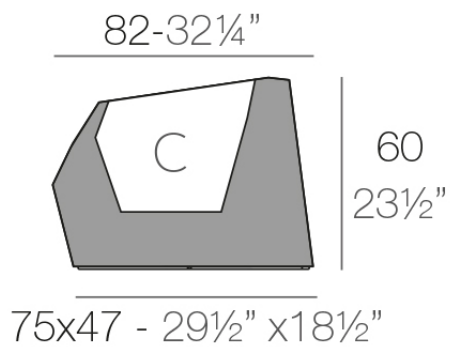

## Faz xl planter 82x63x60

by Ramón Esteve

A commitment to minimalist aesthetics, Faz is a sleek and contemporary ensemble of outdoor furniture and planters designed by Ramón Esteve for Vondom. Esteve's creative vision for Faz transcends mere functionality and aims to integrate and harmonize with different spaces, be they residential or expansive installations. Through a deliberate selection of materials and the strategic incorporation of lighting elements, Ramón Esteve has created an atmosphere that exudes serenity, timelessness and an universality. His ability to blend form and function creates an immersive experience where the boundaries between indoors and outdoors are blurred, leaving behind only an impression of cohesive elegance. In short, he is the mastermind behind Faz's ambience.

### Description

Pot made of polyethylene resin by rotational moulding. 100% Recyclable. Item suitable for indoor and outdoor use. Available in different finishes.

Weight: 12 Kg

FAZ Macetero bajo XL    C = 27 L  
FAZ Down planter XL    C = 7 gal