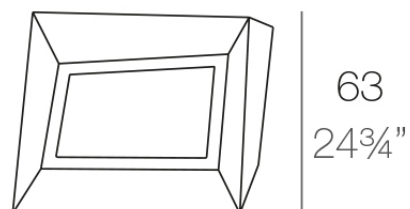

## Faz xl planter 82x63x60

by Ramón Esteve

A commitment to minimalist aesthetics, Faz is a sleek and contemporary ensemble of outdoor furniture and planters designed by Ramón Esteve for Vondom. Esteve's creative vision for Faz transcends mere functionality and aims to integrate and harmonize with different spaces, be they residential or expansive installations. Through a deliberate selection of materials and the strategic incorporation of lighting elements, Ramón Esteve has created an atmosphere that exudes serenity, timelessness and an universality. His ability to blend form and function creates an immersive experience where the boundaries between indoors and outdoors are blurred, leaving behind only an impression of cohesive elegance. In short, he is the mastermind behind Faz's ambience.

### Description

Pot made of polyethylene resin by rotational moulding. 100% Recyclable. Item suitable for indoor and outdoor use. Available in different finishes.

Weight: 12 Kg

FAZ Macetero bajo XL    C = 27 L  
FAZ Down planter XL    C = 7 gal