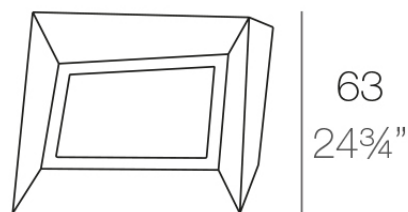

Faz xl planter 82x63x60

by Ramón Esteve

A commitment to minimalist aesthetics, Faz is a sleek and contemporary ensemble of outdoor furniture and planters designed by Ramón Esteve for Vondom. Esteve's creative vision for Faz transcends mere functionality and aims to integrate and harmonize with different spaces, be they residential or expansive installations. Through a deliberate selection of materials and the strategic incorporation of lighting elements, Ramón Esteve has created an atmosphere that exudes serenity, timelessness and an universality. His ability to blend form and function creates an immersive experience where the boundaries between indoors and outdoors are blurred, leaving behind only an impression of cohesive elegance. In short, he is the mastermind behind Faz's ambience.

Info

Description

Pot made of polyethylene resin by rotational moulding. 100% Recyclable. Item suitable for indoor and outdoor use. Available in different finishes.

Weight: 12 Kg

FAZ Macetero bajo XL C = 27 L
FAZ Down planter XL C = 7 gal