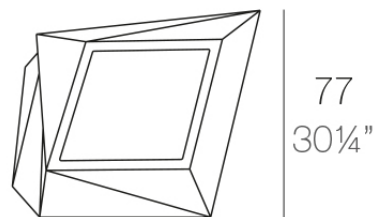

## Faz xl planter 92x77x101

by Ramón Esteve

A commitment to minimalist aesthetics, Faz is a sleek and contemporary ensemble of outdoor furniture and planters designed by Ramón Esteve for Vondom. Esteve's creative vision for Faz transcends mere functionality and aims to integrate and harmonize with different spaces, be they residential or expansive installations. Through a deliberate selection of materials and the strategic incorporation of lighting elements, Ramón Esteve has created an atmosphere that exudes serenity, timelessness and an universality. His ability to blend form and function creates an immersive experience where the boundaries between indoors and outdoors are blurred, leaving behind only an impression of cohesive elegance. In short, he is the mastermind behind Faz's ambience.

### Description

Pot made of polyethylene resin by rotational moulding. 100% Recyclable. Item suitable for indoor and outdoor use. Available in different finishes.

Weight: 24 Kg

FAZ Macetero medio XL C = 50 L  
FAZ Medium planter XL C = 13 gal