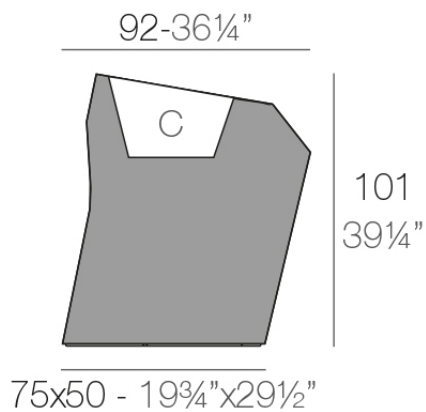

## Faz xl planter 92x77x101

by Ramón Esteve

A commitment to minimalist aesthetics, Faz is a sleek and contemporary ensemble of outdoor furniture and planters designed by Ramón Esteve for Vondom. Esteve's creative vision for Faz transcends mere functionality and aims to integrate and harmonize with different spaces, be they residential or expansive installations. Through a deliberate selection of materials and the strategic incorporation of lighting elements, Ramón Esteve has created an atmosphere that exudes serenity, timelessness and an universality. His ability to blend form and function creates an immersive experience where the boundaries between indoors and outdoors are blurred, leaving behind only an impression of cohesive elegance. In short, he is the mastermind behind Faz's ambience.

### Description

Pot made of polyethylene resin by rotational moulding. 100% Recyclable. Item suitable for indoor and outdoor use. Available in different finishes.

Weight: 24 Kg

FAZ Macetero medio XL C = 50 L  
FAZ Medium planter XL C = 13 gal