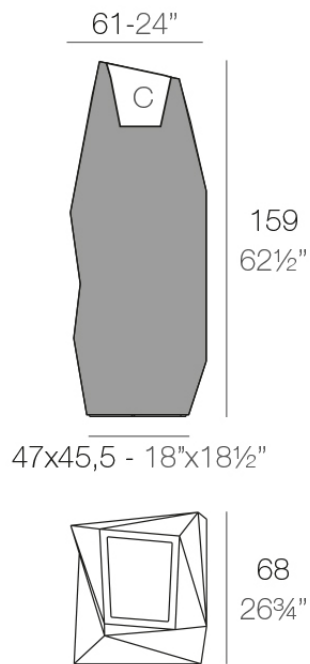

Faz xl planter 61x68x159

by Ramón Esteve

A commitment to minimalist aesthetics, Faz is a sleek and contemporary ensemble of outdoor furniture and planters designed by Ramón Esteve for Vondom. Esteve's creative vision for Faz transcends mere functionality and aims to integrate and harmonize with different spaces, be they residential or expansive installations. Through a deliberate selection of materials and the strategic incorporation of lighting elements, Ramón Esteve has created an atmosphere that exudes serenity, timelessness and an universality. His ability to blend form and function creates an immersive experience where the boundaries between indoors and outdoors are blurred, leaving behind only an impression of cohesive elegance. In short, he is the mastermind behind Faz's ambience.

Info

Description

Pot made of polyethylene resin by rotational moulding. 100% Recyclable. Item suitable for indoor and outdoor use. Available in different finishes.

Weight: 22 Kg

FAZ Macetero alto XL C = 29 L
FAZ High planter XL C = 7½ gal