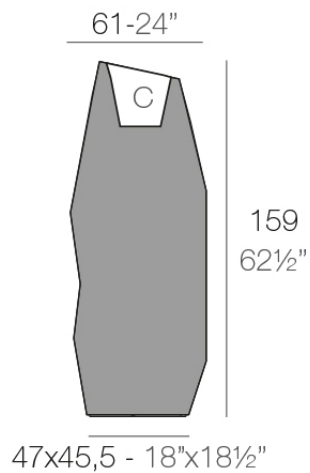

Faz xl planter 61x68x159

by Ramón Esteve

A commitment to minimalist aesthetics, Faz is a sleek and contemporary ensemble of outdoor furniture and planters designed by Ramón Esteve for Vondom. Esteve's creative vision for Faz transcends mere functionality and aims to integrate and harmonize with different spaces, be they residential or expansive installations. Through a deliberate selection of materials and the strategic incorporation of lighting elements, Ramón Esteve has created an atmosphere that exudes serenity, timelessness and an universality. His ability to blend form and function creates an immersive experience where the boundaries between indoors and outdoors are blurred, leaving behind only an impression of cohesive elegance. In short, he is the mastermind behind Faz's ambience.

Info

Description

Pot made of polyethylene resin by rotational moulding. 100% Recyclable. Item suitable for indoor and outdoor use. Available in different finishes.

Weight: 22 Kg

FAZ Macetero alto XL C = 29 L
FAZ High planter XL C = 7½ gal