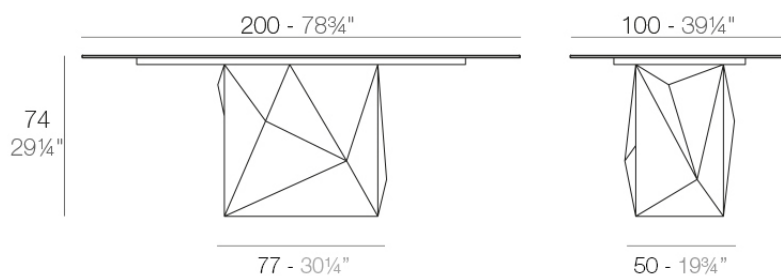

Info

Description

Made of polyethylene resin by rotational moulding. 100% Recyclable. Item suitable for indoor and outdoor use. Available in different finishes.

Weight: 100.15 Kg

FAZ Mesa 200 x 100
FAZ Dinning Table 78¾" x 39¼"