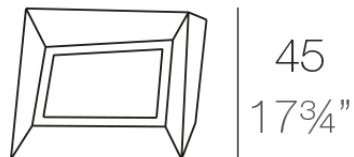

Faz planter 59x45x42

by Ramón Esteve

A commitment to minimalist aesthetics, Faz is a sleek and contemporary ensemble of outdoor furniture and planters designed by Ramón Esteve for Vondom. Esteve's creative vision for Faz transcends mere functionality and aims to integrate and harmonize with different spaces, be they residential or expansive installations. Through a deliberate selection of materials and the strategic incorporation of lighting elements, Ramón Esteve has created an atmosphere that exudes serenity, timelessness and an universality. His ability to blend form and function creates an immersive experience where the boundaries between indoors and outdoors are blurred, leaving behind only an impression of cohesive elegance. In short, he is the mastermind behind Faz's ambience.

Info

Description

Made of polyethylene resin by rotational moulding. 100% Recyclable. Item suitable for indoor and outdoor use. Available in different finishes.

Weight: 4 Kg

FAZ Macetero bajo

C = 10 L

FAZ Down planter