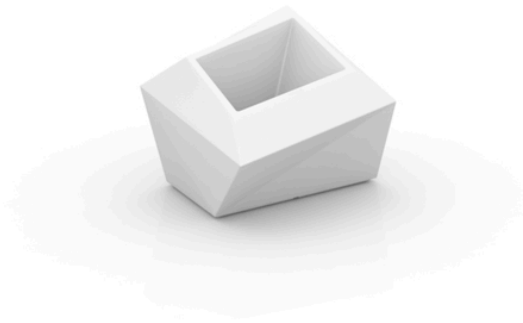

Faz planter 59x45x42

by Ramón Esteve

A commitment to minimalist aesthetics, Faz is a sleek and contemporary ensemble of outdoor furniture and planters designed by Ramón Esteve for Vondom. Esteve's creative vision for Faz transcends mere functionality and aims to integrate and harmonize with different spaces, be they residential or expansive installations. Through a deliberate selection of materials and the strategic incorporation of lighting elements, Ramón Esteve has created an atmosphere that exudes serenity, timelessness and an universality. His ability to blend form and function creates an immersive experience where the boundaries between indoors and outdoors are blurred, leaving behind only an impression of cohesive elegance. In short, he is the mastermind behind Faz's ambience.

Info

Description

Made of polyethylene resin by rotational moulding. 100% Recyclable. Item suitable for indoor and outdoor use. Available in different finishes.

Weight: 4 Kg

FAZ Macetero bajo

C = 10 L

FAZ Down planter