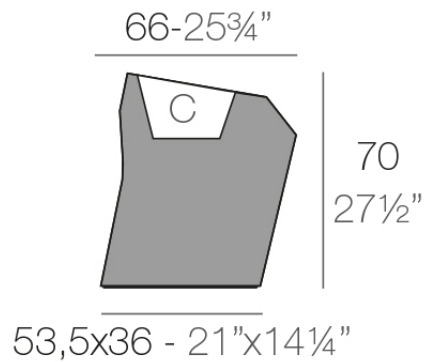

Faz planter 66x55x70

by Ramón Esteve

A commitment to minimalist aesthetics, Faz is a sleek and contemporary ensemble of outdoor furniture and planters designed by Ramón Esteve for Vondom. Esteve's creative vision for Faz transcends mere functionality and aims to integrate and harmonize with different spaces, be they residential or expansive installations. Through a deliberate selection of materials and the strategic incorporation of lighting elements, Ramón Esteve has created an atmosphere that exudes serenity, timelessness and an universality. His ability to blend form and function creates an immersive experience where the boundaries between indoors and outdoors are blurred, leaving behind only an impression of cohesive elegance. In short, he is the mastermind behind Faz's ambience.

Info

Description

Made of polyethylene resin by rotational moulding. 100% Recyclable. Item suitable for indoor and outdoor use. Available in different finishes.

Weight: 8 Kg

FAZ Macetero medio C = 21 L
FAZ Medium planter C = 5¹/₂ gal