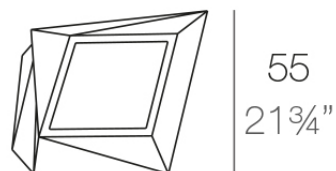

Faz planter 66x55x70

by Ramón Esteve

A commitment to minimalist aesthetics, Faz is a sleek and contemporary ensemble of outdoor furniture and planters designed by Ramón Esteve for Vondom. Esteve's creative vision for Faz transcends mere functionality and aims to integrate and harmonize with different spaces, be they residential or expansive installations. Through a deliberate selection of materials and the strategic incorporation of lighting elements, Ramón Esteve has created an atmosphere that exudes serenity, timelessness and an universality. His ability to blend form and function creates an immersive experience where the boundaries between indoors and outdoors are blurred, leaving behind only an impression of cohesive elegance. In short, he is the mastermind behind Faz's ambience.

Info

Description

Made of polyethylene resin by rotational moulding. 100% Recyclable. Item suitable for indoor and outdoor use. Available in different finishes.

Weight: 8 Kg

FAZ Macetero medio C = 21 L
FAZ Medium planter C = 5¹/₂ gal