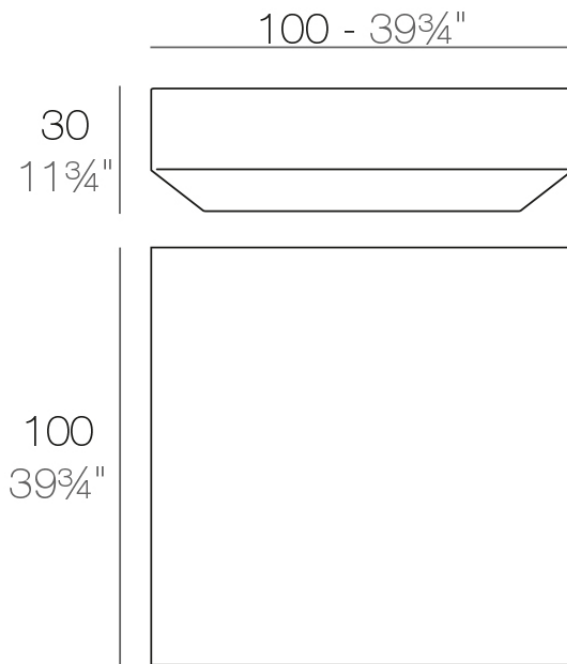

### Description

Made of polyethylene resin by rotational moulding. 100% Recyclable. Item suitable for indoor and outdoor use. Available in different finishes.

Weight: 15 Kg

VELA Mesa Baja 100 x 100  
VELA Low Table 39 3/4" x 39 3/4"