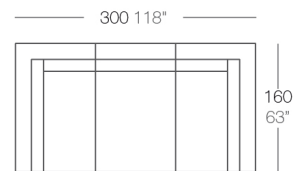

- 1 x 54028 M. Central Chaiselongue Sec. Sofa Armless Chaiselongue
- 1 x 54079 M. Izquierdo Chaiselongue Sectional Sofa Left Chaiselongue
- 1 x 54080 M. Derecho Chaiselongue Sectional Sofa Right Chaiselongue