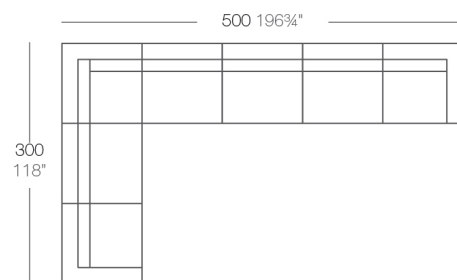

- 4 x 54026 Módulo Central Sectional Sofa Armless
- 1 x 54029 Módulo Esquina Sectional Sofa Corner
- 1 x 54077 Módulo Izquierdo Sectional Sofa Left
- 1 x 54078 Módulo Derecho Sectional Sofa Right