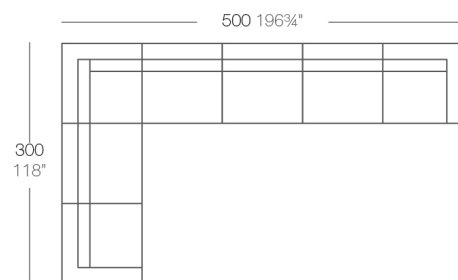

- 4 x 54026 Módulo Central Sectional Sofa Armless
- 1 x 54029 Módulo Esquina Sectional Sofa Corner
- 1 x 54077 Módulo Izquierdo Sectional Sofa Left
- 1 x 54078 Módulo Derecho Sectional Sofa Right