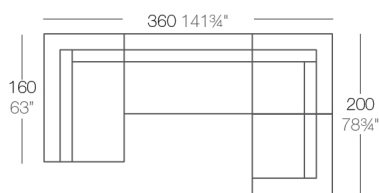

Combinations

- 1 x 54080 M. Derecho Chaiselongue Sectional Sofa Right Chaiselongue
- 1 x 54027 Módulo Central XL Sectional Sofa XL Armless
- 1 x 54029 Módulo Esquina Sectional Sofa Corner
- 1 x 54077 Módulo Izquierdo Sectional Sofa Left