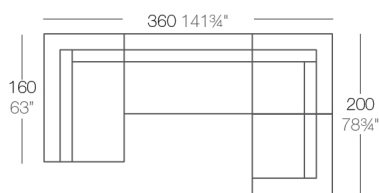

### Description

Made of polyethylene resin by rotational moulding. 100% Recyclable. Item suitable for indoor and outdoor use. Available in different finishes.

Weight: 15 Kg

VELA Mesa Baja 100 x 100  
VELA Low Table 39 3/4" x 39 3/4"

## Combinations

- 1 x 54080 M. Derecho Chaiselongue Sectional Sofa Right Chaiselongue
- 1 x 54027 Módulo Central XL Sectional Sofa XL Armless
- 1 x 54029 Módulo Esquina Sectional Sofa Corner
- 1 x 54077 Módulo Izquierdo Sectional Sofa Left