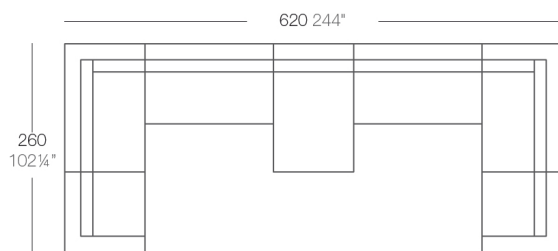

- 1 x 54028 M. Central Chaiselongue Sec. Sofa Armless Chaiselongue
- 1 x 54079 M. Izquierdo Chaiselongue Sectional Sofa Left Chaiselongue
- 1 x 54080 M. Derecho Chaiselongue Sectional Sofa Right Chaiselongue
- 2 x 54027 Módulo Central XL Sectional Sofa XL Armless
- 1 x 54077 Módulo Izquierdo Sectional Sofa Left
- 1 x 54078 Módulo Derecho Sectional Sofa Right