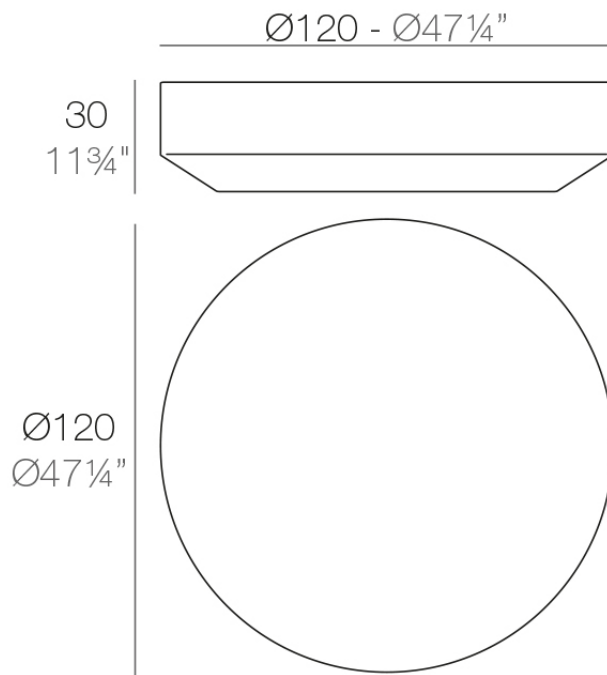

### Description

Made of polyethylene resin by rotational moulding. 100% Recyclable. Item suitable for indoor and outdoor use. Available in different finishes.

Weight: 18.05 Kg

VELA Mesa Baja  $\text{Ø}120$   
VELA Low Table  $\text{Ø}47\frac{1}{4}"$