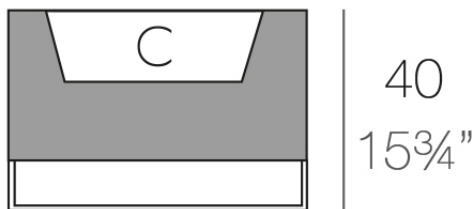

### Description

Pot made of polyethylene resin by rotational moulding. 100% Recyclable. Item suitable for indoor and outdoor use. Available in different finishes.

Weight: 10 Kg

---

60 - 23 1/2"

VELA Land C = 30 L 16 x 24 cm