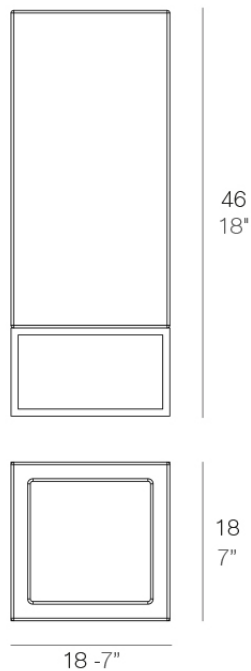

Info

Description

Pot made of polyethylene resin by rotational moulding. 100% Recyclable. Item suitable for indoor and outdoor use. Available in different finishes.

Weight: 2.2 Kg

VELA Nano Cubo Alto 46
VELA Nano High Cube 46

C = 1,5 L
C = ½ gal

Finishes

finishes

Basic

Ref. 54040A

white 2001

black 2002

ecru 2003