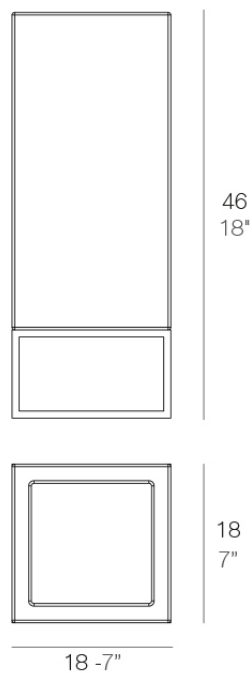

Info

Description

Pot made of polyethylene resin by rotational moulding. 100% Recyclable. Item suitable for indoor and outdoor use. Available in different finishes.

Weight: 2.2 Kg

VELA Nano Cubo Alto 46
VELA Nano High Cube 46

C = 1,5 L
C = ½ gal

Finishes

finishes

Basic

Ref. 54040A

white 2001

black 2002

ecru 2003