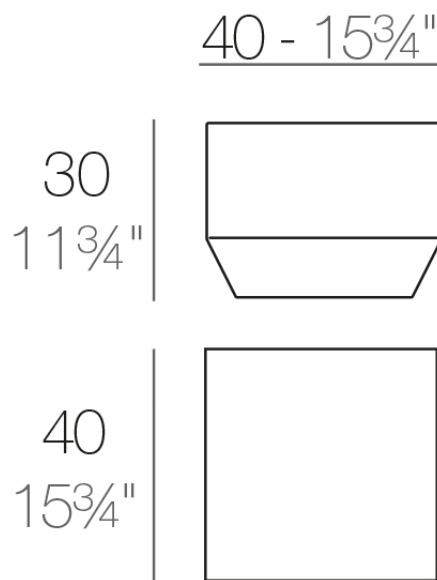

### Description

Made of polyethylene resin by rotational moulding. 100% Recyclable. Item suitable for indoor and outdoor use. Available in different finishes.

Weight: 3.5 Kg

VELA Mesa Baja 40 x 40  
VELA Low Table 15<sup>3</sup>/<sub>4</sub>"