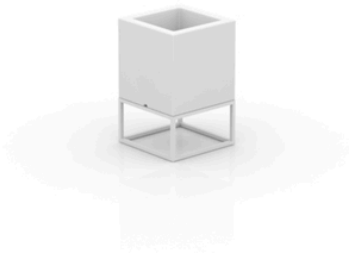

Vela nano cube planter 18x18x28

by Ramón Esteve

Vela collection, designed by Ramón Esteve for Vondom, captures the essence of modern design in outdoor living. This collection of contemporary outdoor furniture and planters is crafted to provide exceptional comfort and quality, similar to indoor furnishings, while retaining its distinctive features. With a focus on sleek design, each piece enhances contemporary outdoor furniture and showcases the feeling of modern luxury.

Info

Description

Pot made of polyethylene resin by rotational moulding. 100% Recyclable. Item suitable for indoor and outdoor use. Available in different finishes.

Weight: 1.6 Kg

VELA Nano Cubo 28 C = 2 L
VELA Nano Cube 28 C = ½ gal