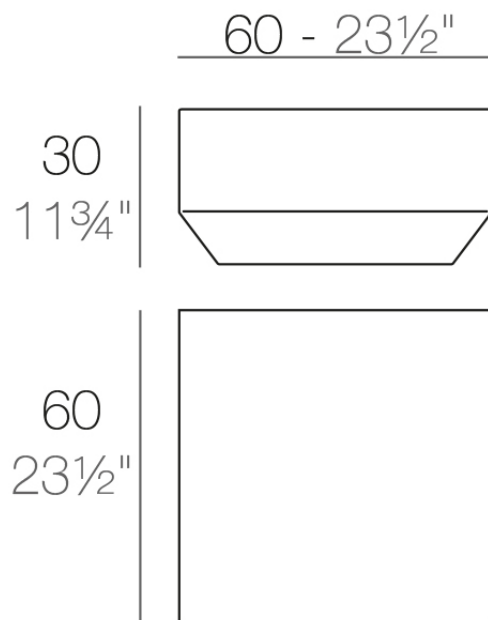

Info

Description

Made of polyethylene resin by rotational moulding. 100% Recyclable. Item suitable for indoor and outdoor use. Available in different finishes.

Weight: 3.3 Kg

VELA Mesa Baja 60 x 60
VELA Low Table 23½"