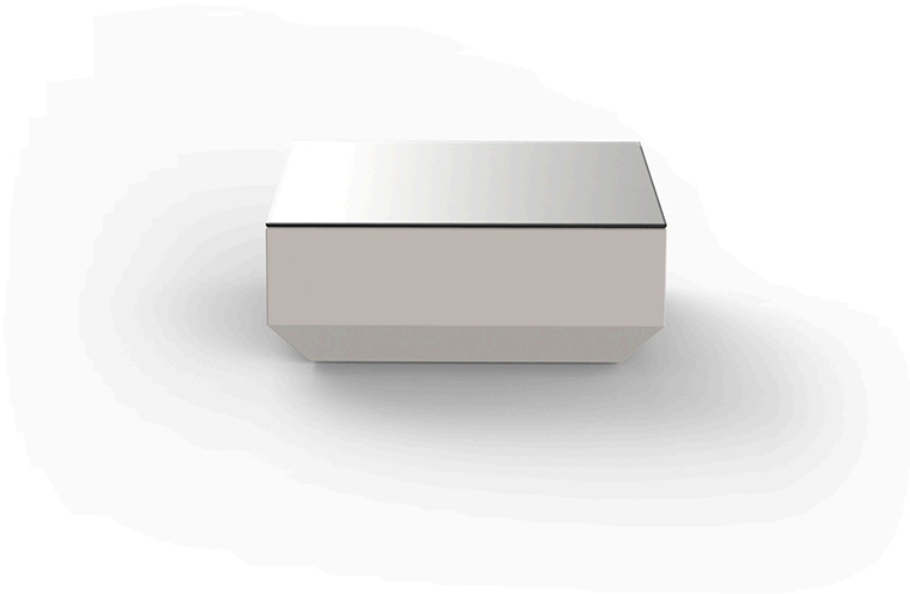

Vela coffee table 80x80x30

by Ramón Esteve

Vela collection, designed by Ramón Esteve for Vondom, captures the essence of modern design in outdoor living. This collection of contemporary outdoor furniture and planters is crafted to provide exceptional comfort and quality, similar to indoor furnishings, while retaining its distinctive features. With a focus on sleek design, each piece enhances contemporary outdoor furniture and showcases the feeling of modern luxury.

Info

Description

Made of polyethylene resin by rotational moulding. 100% Recyclable. Item suitable for indoor and outdoor use. Available in different finishes.

Weight: 11.05 Kg

VELA Mesa Baja 80 x 80
VELA Low Table 31 1/2"