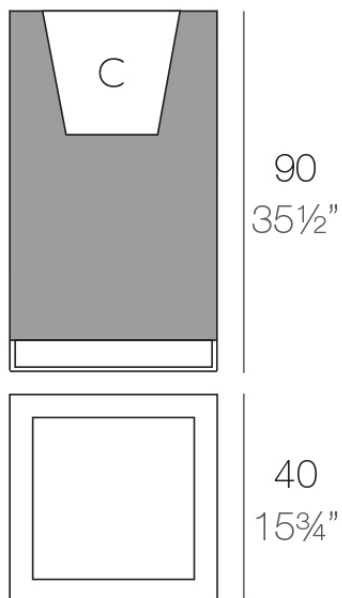

Info

Description

Pot made of polyethylene resin by rotational moulding. 100% Recyclable. Item suitable for indoor and outdoor use. Available in different finishes.

Weight: 13 Kg

40 - 15³/₄"

VELA Cubo Alto 40

C = 24 L

VELA High Cube 40

C = 6¹/₂ gal

Finishes

finishes

Basic

Ref. 54049A

white 2001