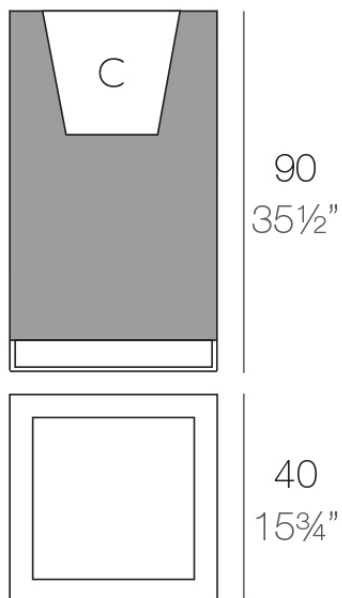

Info

Description

Pot made of polyethylene resin by rotational moulding. 100% Recyclable. Item suitable for indoor and outdoor use. Available in different finishes.

Weight: 13 Kg

40 - 15³/₄"

VELA Cubo Alto 40

VELA High Cube 40

C = 24 L

C = 6¹/₂ gal

Finishes

finishes

Basic

Ref. 54049A

white 2001