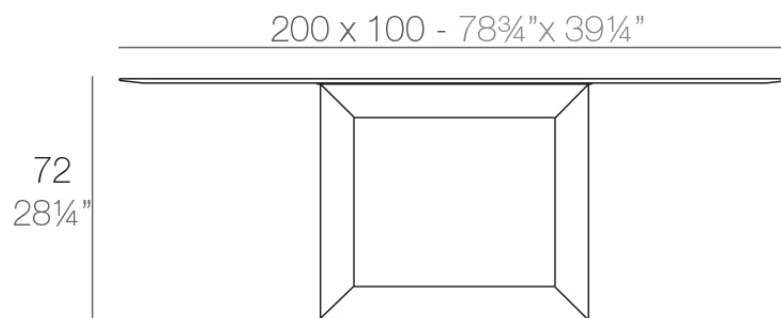

Info

Description

Made of polyethylene resin by rotational moulding. 100% Recyclable. Item suitable for indoor and outdoor use. Available in different finishes.

Weight: 82.85 Kg

VELA Mesa
VELA Table

Finishes