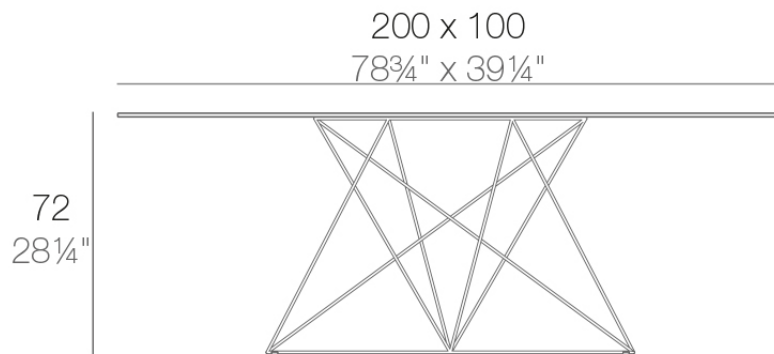

Faz table stainless 200x100x72

by Ramón Esteve

A commitment to minimalist aesthetics, Faz is a sleek and contemporary ensemble of outdoor furniture and planters designed by Ramón Esteve for Vondom. Esteve's creative vision for Faz transcends mere functionality and aims to integrate and harmonize with different spaces, be they residential or expansive installations. Through a deliberate selection of materials and the strategic incorporation of lighting elements, Ramón Esteve has created an atmosphere that exudes serenity, timelessness and an universality. His ability to blend form and function creates an immersive experience where the boundaries between indoors and outdoors are blurred, leaving behind only an impression of cohesive elegance. In short, he is the mastermind behind Faz's ambience.

Info

Description

Stainless steel legs with lacquer in a colour to match the tabletop. Tabletop is available in HPL or Full White (white only).

Weight: 49.08 Kg

FAZ Mesa Inox 200 x 100
FAZ Dinning Table Stainless Base 78 3/4"x39 1/4"