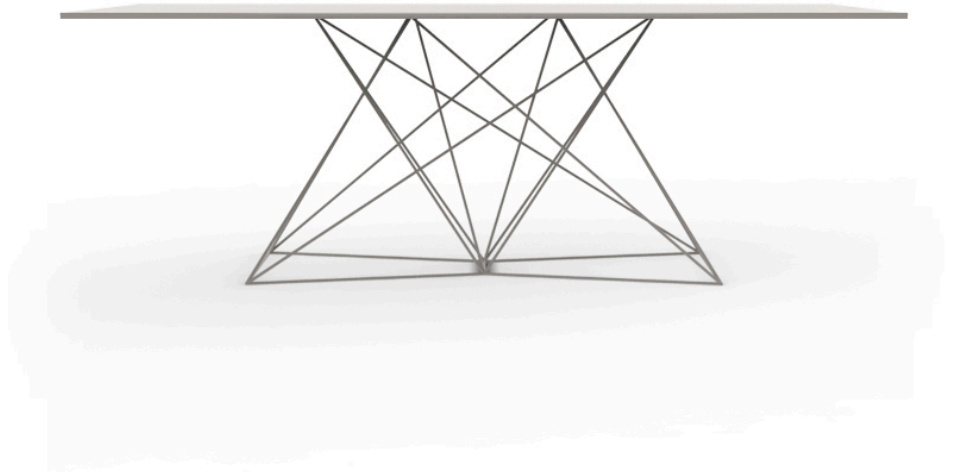

Faz table stainless 200x100x72

by Ramón Esteve

A commitment to minimalist aesthetics, Faz is a sleek and contemporary ensemble of outdoor furniture and planters designed by Ramón Esteve for Vondom. Esteve's creative vision for Faz transcends mere functionality and aims to integrate and harmonize with different spaces, be they residential or expansive installations. Through a deliberate selection of materials and the strategic incorporation of lighting elements, Ramón Esteve has created an atmosphere that exudes serenity, timelessness and an universality. His ability to blend form and function creates an immersive experience where the boundaries between indoors and outdoors are blurred, leaving behind only an impression of cohesive elegance. In short, he is the mastermind behind Faz's ambience.

Info

Description

Stainless steel legs with lacquer in a colour to match the tabletop. Tabletop is available in HPL or Full White (white only).

Weight: 49.08 Kg

FAZ Mesa Inox 200 x 100
FAZ Dinning Table Stainless Base 78 3/4"x39 1/4"

white(black edge)

ecru(black edge)

black(black edge)

HPL Solid Core Top Ref. VVAR02176B

white (white edge)

ecru

tortora

smoked