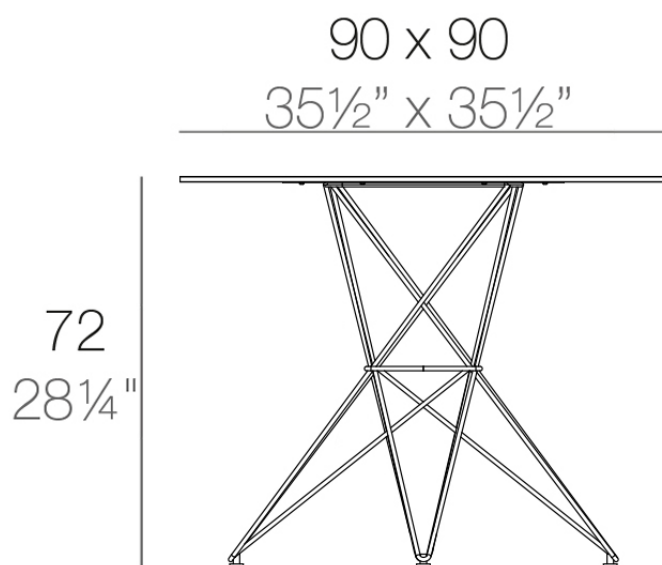

Faz table stainless base 90x90x72

by Ramón Esteve

A commitment to minimalist aesthetics, Faz is a sleek and contemporary ensemble of outdoor furniture and planters designed by Ramón Esteve for Vondom. Esteve's creative vision for Faz transcends mere functionality and aims to integrate and harmonize with different spaces, be they residential or expansive installations. Through a deliberate selection of materials and the strategic incorporation of lighting elements, Ramón Esteve has created an atmosphere that exudes serenity, timelessness and an universality. His ability to blend form and function creates an immersive experience where the boundaries between indoors and outdoors are blurred, leaving behind only an impression of cohesive elegance. In short, he is the mastermind behind Faz's ambience.

Info

Description

Made of polyethylene resin by rotational moulding. 100% Recyclable. Item suitable for indoor and outdoor use. Available in different finishes.

Weight: 15 Kg

FAZ Mesa Inox 90x90
FAZ Dinning Table
Stainless Base 35½"