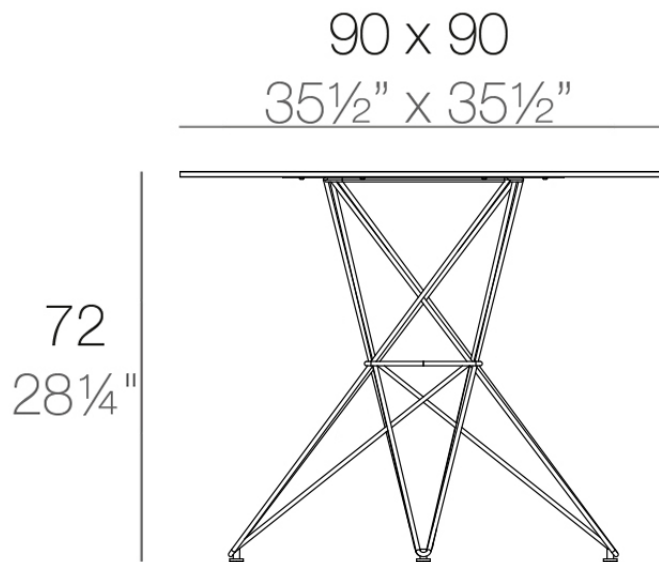

## Faz table stainless base 90x90x72

by Ramón Esteve

A commitment to minimalist aesthetics, Faz is a sleek and contemporary ensemble of outdoor furniture and planters designed by Ramón Esteve for Vondom. Esteve's creative vision for Faz transcends mere functionality and aims to integrate and harmonize with different spaces, be they residential or expansive installations. Through a deliberate selection of materials and the strategic incorporation of lighting elements, Ramón Esteve has created an atmosphere that exudes serenity, timelessness and an universality. His ability to blend form and function creates an immersive experience where the boundaries between indoors and outdoors are blurred, leaving behind only an impression of cohesive elegance. In short, he is the mastermind behind Faz's ambience.

### Description

Made of polyethylene resin by rotational moulding. 100% Recyclable. Item suitable for indoor and outdoor use. Available in different finishes.

Weight: 15 Kg

FAZ Mesa Inox 90x90  
FAZ Dinning Table  
Stainless Base 35 1/2"