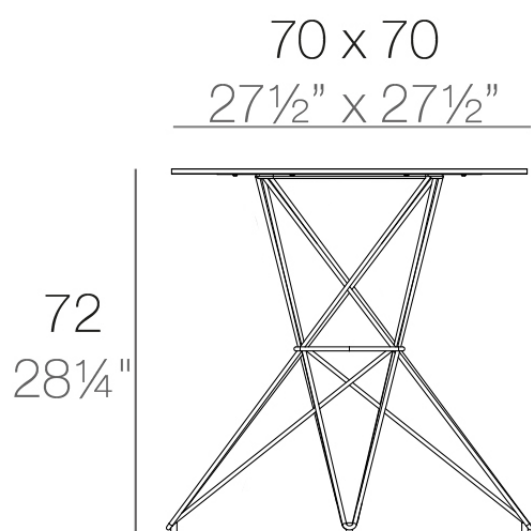

Faz table stainless base 70x70x72

by Ramón Esteve

A commitment to minimalist aesthetics, Faz is a sleek and contemporary ensemble of outdoor furniture and planters designed by Ramón Esteve for Vondom. Esteve's creative vision for Faz transcends mere functionality and aims to integrate and harmonize with different spaces, be they residential or expansive installations. Through a deliberate selection of materials and the strategic incorporation of lighting elements, Ramón Esteve has created an atmosphere that exudes serenity, timelessness and an universality. His ability to blend form and function creates an immersive experience where the boundaries between indoors and outdoors are blurred, leaving behind only an impression of cohesive elegance. In short, he is the mastermind behind Faz's ambience.

Info

Description

Made of polyethylene resin by rotational moulding. 100% Recyclable. Item suitable for indoor and outdoor use. Available in different finishes.

Weight: 9.5 Kg

FAZ Mesa Inox 70x70
FAZ Dining Table Stainless
Base 27 1/2" x 27 1/2"

Finishes

tabletops

HPL Black Edge Top

Ref. 54058C

white

black

HPL black edge

HPL Solid Core Top