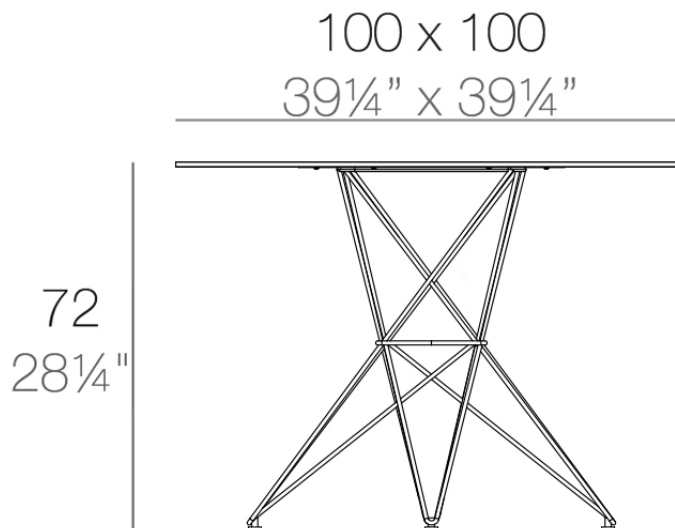

Faz table stainless base 100x100x72

by Ramón Esteve

A commitment to minimalist aesthetics, Faz is a sleek and contemporary ensemble of outdoor furniture and planters designed by Ramón Esteve for Vondom. Esteve's creative vision for Faz transcends mere functionality and aims to integrate and harmonize with different spaces, be they residential or expansive installations. Through a deliberate selection of materials and the strategic incorporation of lighting elements, Ramón Esteve has created an atmosphere that exudes serenity, timelessness and an universality. His ability to blend form and function creates an immersive experience where the boundaries between indoors and outdoors are blurred, leaving behind only an impression of cohesive elegance. In short, he is the mastermind behind Faz's ambience.

Info

Description

Made of polyethylene resin by rotational moulding. 100% Recyclable. Item suitable for indoor and outdoor use. Available in different finishes.

Weight: 18.1 Kg

FAZ Mesa Inox 100x100
FAZ Dining Table Stainless
Base 39¼" x 39¼"