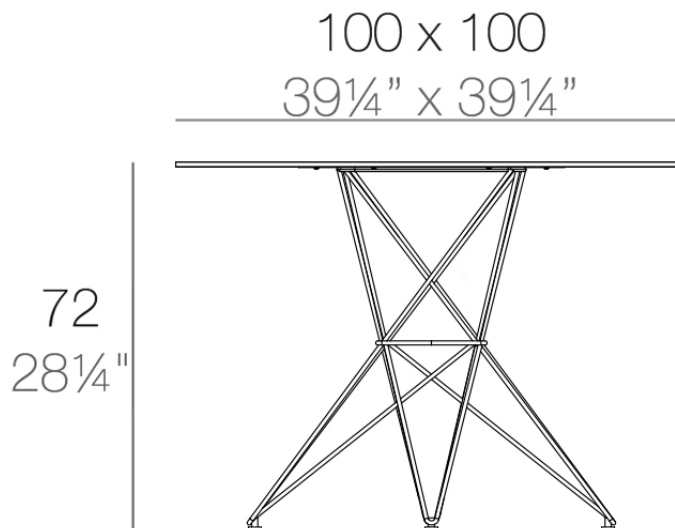

Faz table stainless base 100x100x72

by Ramón Esteve

A commitment to minimalist aesthetics, Faz is a sleek and contemporary ensemble of outdoor furniture and planters designed by Ramón Esteve for Vondom. Esteve's creative vision for Faz transcends mere functionality and aims to integrate and harmonize with different spaces, be they residential or expansive installations. Through a deliberate selection of materials and the strategic incorporation of lighting elements, Ramón Esteve has created an atmosphere that exudes serenity, timelessness and an universality. His ability to blend form and function creates an immersive experience where the boundaries between indoors and outdoors are blurred, leaving behind only an impression of cohesive elegance. In short, he is the mastermind behind Faz's ambience.

Info

Description

Made of polyethylene resin by rotational moulding. 100% Recyclable. Item suitable for indoor and outdoor use. Available in different finishes.

Weight: 18.1 Kg

FAZ Mesa Inox 100x100
FAZ Dining Table Stainless
Base 39 $\frac{1}{4}$ "x 39 $\frac{1}{4}$ "

cream

garnet

brown

green

blue

anthracite

HPL Black Edge Top

Ref. VVAR00555