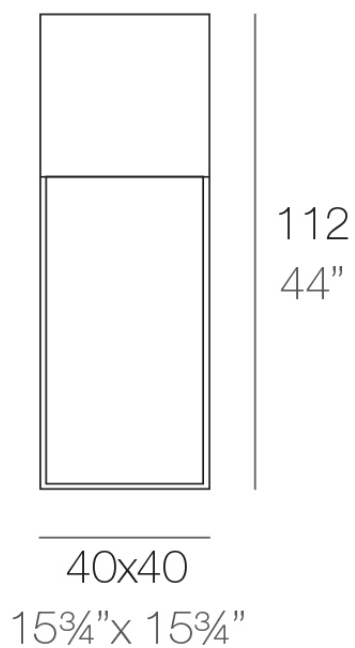

### Description

Made of polyethylene resin by rotational moulding. 100% Recyclable. Item suitable for indoor and outdoor use. Available in different finishes.

Weight: 6.69 Kg

VELA Lámpara Cubo 112  
VELA Lamp Cube 112