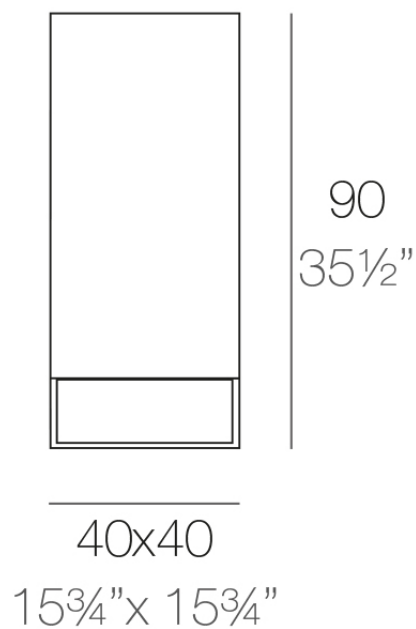

Info

Description

Made of polyethylene resin by rotational moulding. 100% Recyclable. Item suitable for indoor and outdoor use. Available in different finishes.

Weight: 13 Kg

VELA Lámpara Cubo Alto 90
VELA Lamp High Cube 90