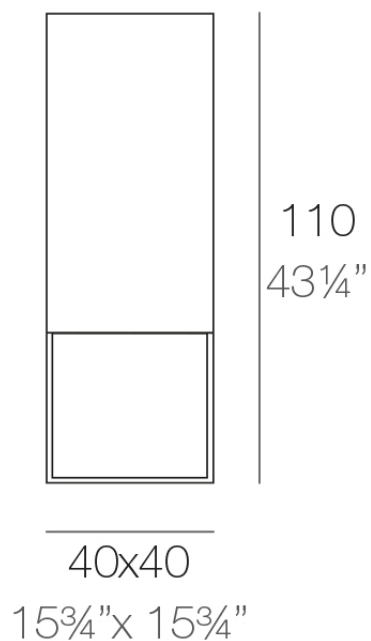

Info

Description

Made of polyethylene resin by rotational moulding. 100% Recyclable. Item suitable for indoor and outdoor use. Available in different finishes.

Weight: 10.5 Kg

VELA Lámpara Cubo Alto 110
VELA Lamp High Cube 110