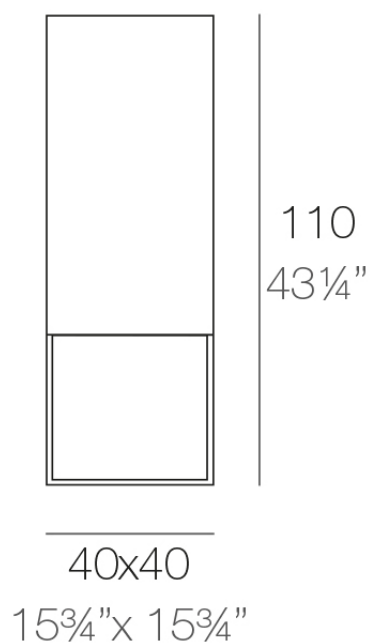

### Description

Made of polyethylene resin by rotational moulding. 100% Recyclable. Item suitable for indoor and outdoor use. Available in different finishes.

Weight: 10.5 Kg

VELA Lámpara Cubo Alto 110  
VELA Lamp High Cube 110