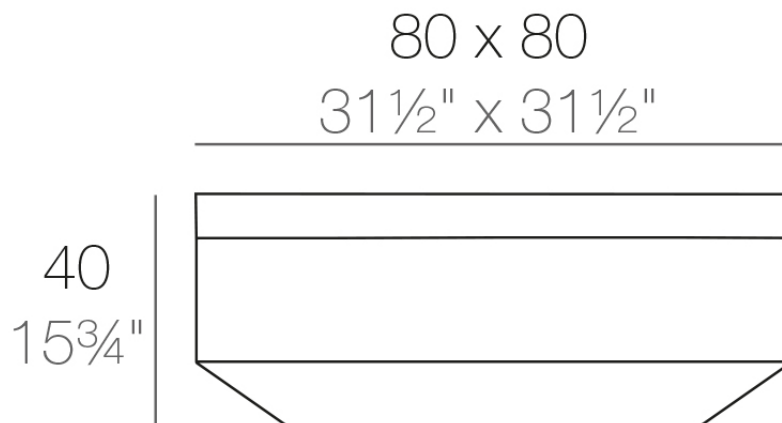

Info

Description

Made of polyethylene resin by rotational moulding. 100% Recyclable. Item suitable for indoor and outdoor use. Available in different finishes.

Weight: 12.38 Kg

VELA CHILL Puff 80x80
VELA CHILL Ottoman
31½"x31½"