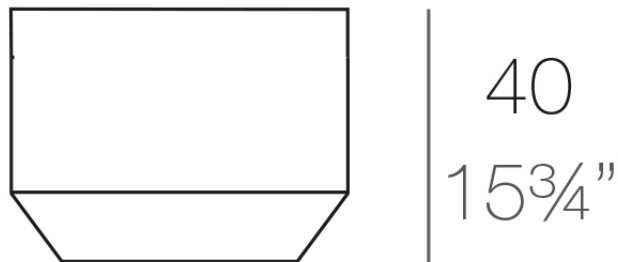

### Description

Made of polyethylene resin by rotational moulding. 100% Recyclable. Item suitable for indoor and outdoor use. Available in different finishes.

Weight: 5.69 Kg

40x40  
15<sup>3</sup>/<sub>4</sub>" x 15<sup>3</sup>/<sub>4</sub>"