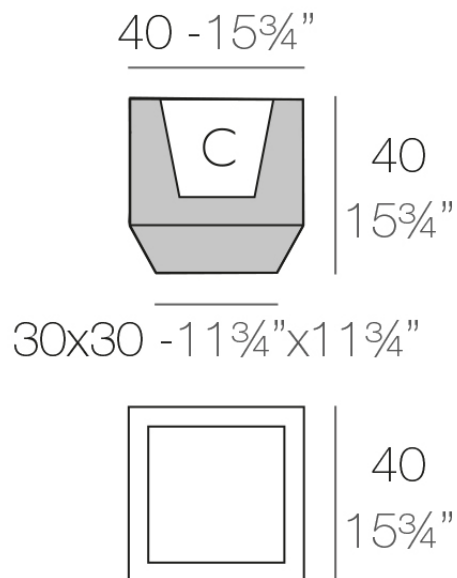

Info

Description

Made of polyethylene resin by rotational moulding. 100% Recyclable. Item suitable for indoor and outdoor use. Available in different finishes.

Weight: 5 Kg

VELA Chill Maceta C = 19 L
VELA Chill Planter C = 5 gal