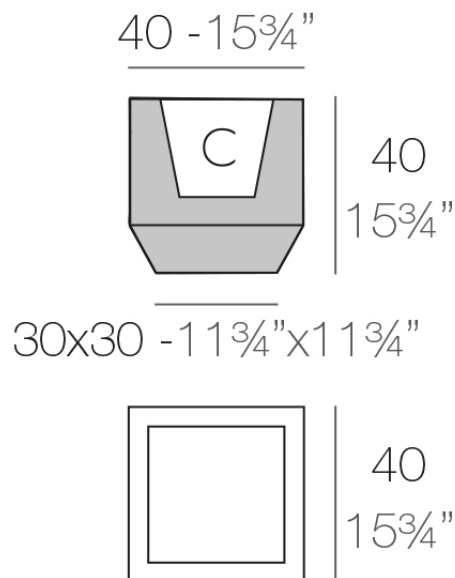

### Description

Made of polyethylene resin by rotational moulding. 100% Recyclable. Item suitable for indoor and outdoor use. Available in different finishes.

Weight: 5 Kg

VELA Chill Maceta C = 19 L  
VELA Chill Planter C = 5 gal