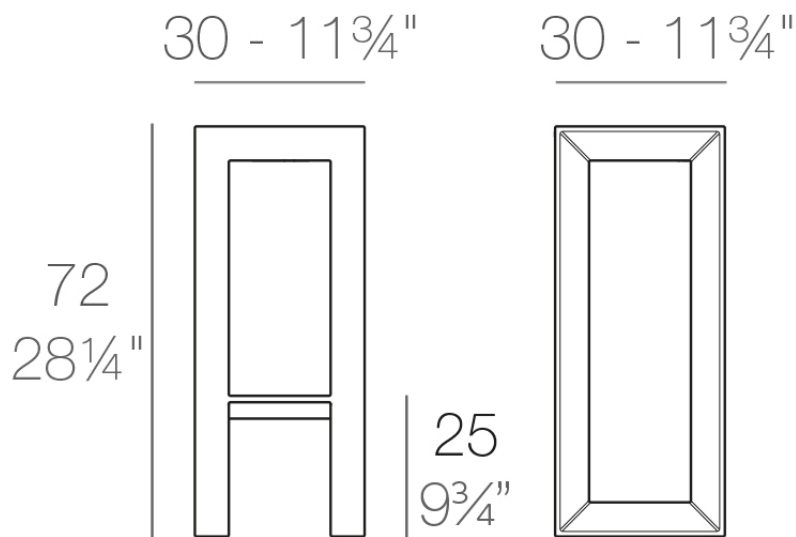

## Frame bar stool

by Ramón Esteve

Frame, outdoor collection by Ramon Esteve, using elementary geometry as a framework, serene and timeless shapes were generated through a process of exploration. The endless possibilities offered by advanced technology and materials served as the inspiration to push boundaries and discover limitless possibilities.

### Description

Made of polyethylene resin by rotational moulding. 100% Recyclable. Item suitable for indoor and outdoor use. Available in different finishes.

Weight: 4 Kg

FRAME Taburete Alto  
FRAME Bar Stool