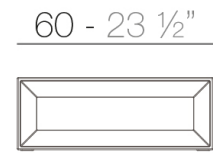

Info

Description

Made of polyethylene resin by rotational moulding. 100% Recyclable. Item suitable for indoor and outdoor use. Available in different finishes.

Modules

FRAME Mesa Baja
FRAME Low Table

FRAME Mesa Tumbona
FRAME Sun Chaise Table