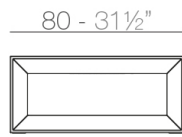

Info

Description

Made of polyethylene resin by rotational moulding. 100% Recyclable. Item suitable for indoor and outdoor use. Available in different finishes.

Modules

FRAME Mesa Baja
FRAME Low Table

FRAME Mesa Tumbona
FRAME Sun Chaise Table