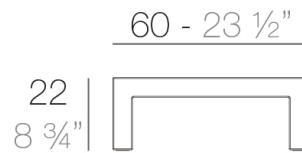

Info

Description

Made of polyethylene resin by rotational moulding. 100% Recyclable. Item suitable for indoor and outdoor use. Available in different finishes.

Modules

FRAME Mesa Baja
FRAME Low Table

FRAME Mesa Tumbona
FRAME Sun Chaise Table