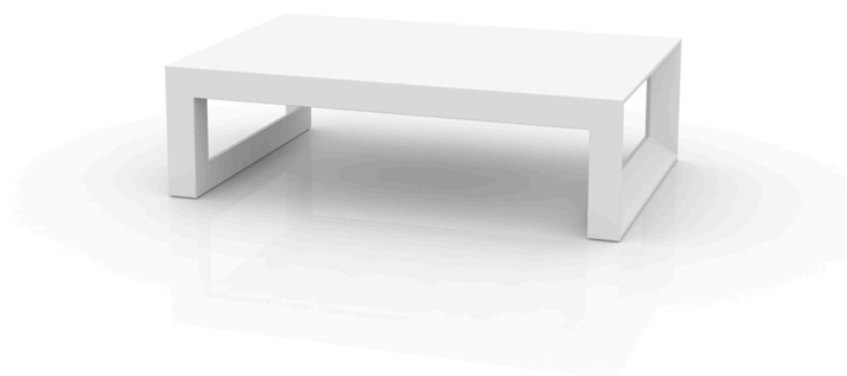

Frame low tables

by Ramón Esteve

Frame, outdoor collection by Ramon Esteve, using elementary geometry as a framework, serene and timeless shapes were generated through a process of exploration. The endless possibilities offered by advanced technology and materials served as the inspiration to push boundaries and discover limitless possibilities.

Info

Description

Made of polyethylene resin by rotational moulding. 100% Recyclable. Item suitable for indoor and outdoor use. Available in different finishes.

Modules

FRAME Mesa Baja
FRAME Low Table

FRAME Mesa Tumbona
FRAME Sun Chaise Table