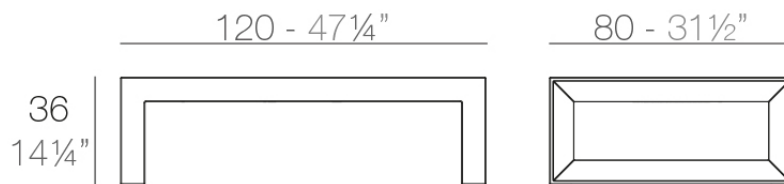

## Frame coffee table 120x80x35

by Ramón Esteve

Frame, outdoor collection by Ramon Esteve, using elementary geometry as a framework, serene and timeless shapes were generated through a process of exploration. The endless possibilities offered by advanced technology and materials served as the inspiration to push boundaries and discover limitless possibilities.

### Description

Made of polyethylene resin by rotational moulding. 100% Recyclable. Item suitable for indoor and outdoor use. Available in different finishes.

Weight: 18.05 Kg

FRAME Mesa Baja  
FRAME Low Table