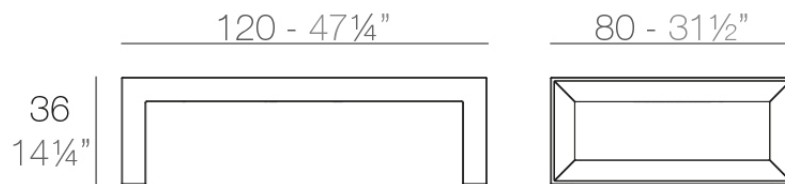

## Frame coffee table 120x80x35

by Ramón Esteve

Frame, outdoor collection by Ramon Esteve, using elementary geometry as a framework, serene and timeless shapes were generated through a process of exploration. The endless possibilities offered by advanced technology and materials served as the inspiration to push boundaries and discover limitless possibilities.

### Description

Made of polyethylene resin by rotational moulding. 100% Recyclable. Item suitable for indoor and outdoor use. Available in different finishes.

Weight: 18.05 Kg

FRAME Mesa Baja  
FRAME Low Table