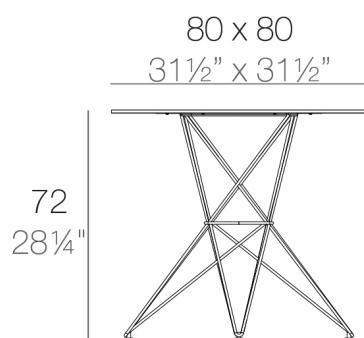

Faz table stainless base 80x80

by Ramón Esteve

A commitment to minimalist aesthetics, Faz is a sleek and contemporary ensemble of outdoor furniture and planters designed by Ramón Esteve for Vondom. Esteve's creative vision for Faz transcends mere functionality and aims to integrate and harmonize with different spaces, be they residential or expansive installations. Through a deliberate selection of materials and the strategic incorporation of lighting elements, Ramón Esteve has created an atmosphere that exudes serenity, timelessness and an universality. His ability to blend form and function creates an immersive experience where the boundaries between indoors and outdoors are blurred, leaving behind only an impression of cohesive elegance. In short, he is the mastermind behind Faz's ambience.

Info

Description

Made of polyethylene resin by rotational moulding. 100% Recyclable. Item suitable for indoor and outdoor use. Available in different finishes.

Weight: 11.2 Kg

FAZ Mesa Inox 80x80
FAZ Dinning Table
Stainless Base 31 1/2" x 27 1/2"