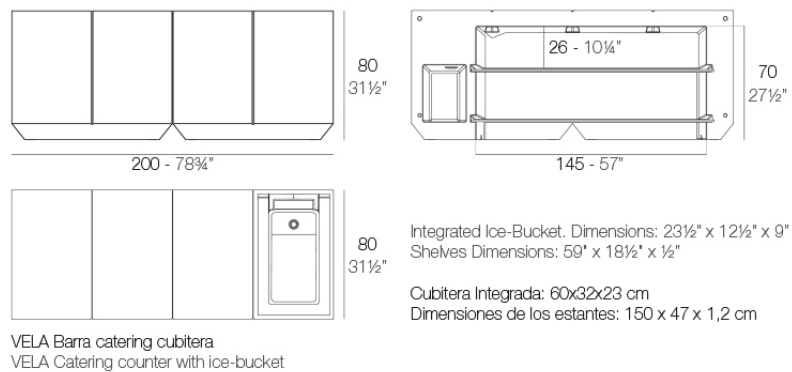

Info

Description

Made of polyethylene resin by rotational moulding. 100% Recyclable. Item suitable for indoor and outdoor use. Available in different finishes.

Weight: 65.6 Kg

Accessories

- **BLUETOOTH**

Link your smartphone or tablet to the sound system via Bluetooth.