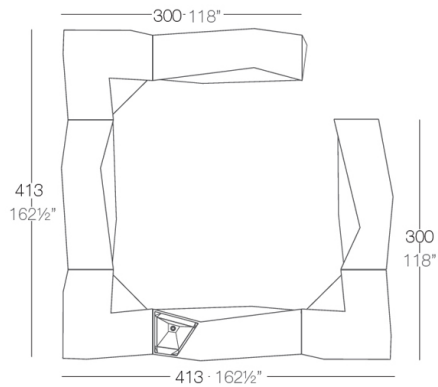

Info

Description

Made of polyethylene resin by rotational moulding. 100% Recyclable. Item suitable for indoor and outdoor use. Available in different finishes.

Weight: 54.09 Kg

Combinations

- 2 X 54113
- 1 X 54114
- 3 X 54112
- 1 X 54111