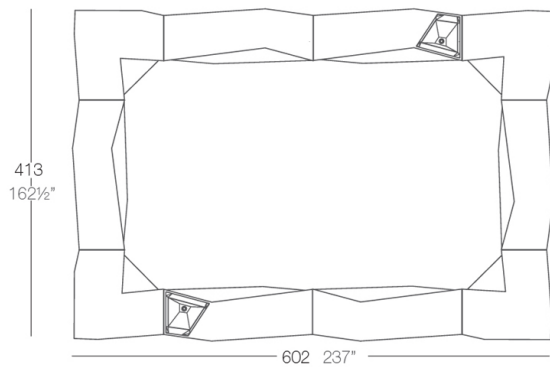

- 4 X 54113
- 2 X 54114
- 4 X 54112