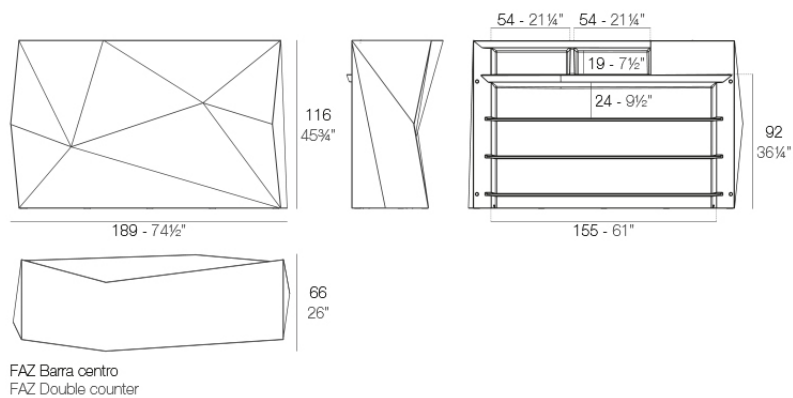

Info

Description

Made of polyethylene resin by rotational moulding. 100% Recyclable. Item suitable for indoor and outdoor use. Available in different finishes.

Weight: 54.09 Kg

Combinations

- 2 X 54113
- 1 X 54114
- 3 X 54112
- 1 X 54111