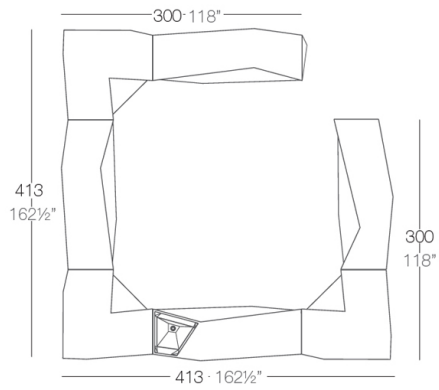

Info

Description

Made of polyethylene resin by rotational moulding. 100% Recyclable. Item suitable for indoor and outdoor use. Available in different finishes.

Weight: 69.09 Kg

Combinations

- 2 X 54113
- 1 X 54114
- 3 X 54112
- 1 X 54111