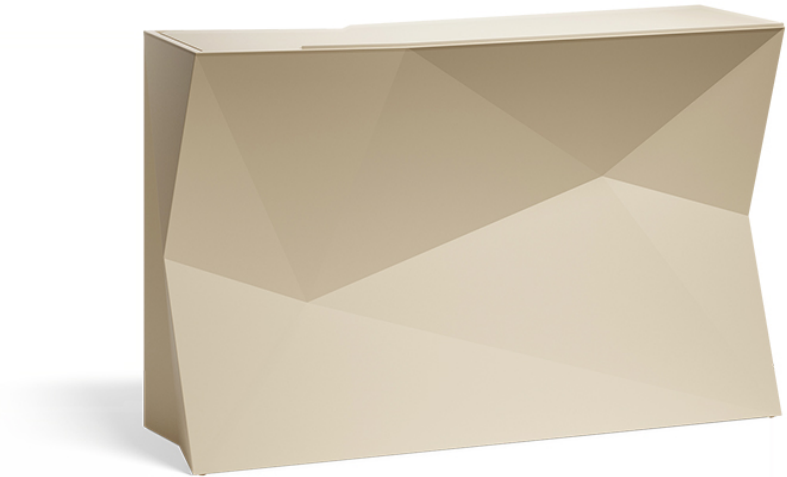

Faz bar with ice bucket

by Ramón Esteve

A commitment to minimalist aesthetics, Faz is a sleek and contemporary ensemble of outdoor furniture and planters designed by Ramón Esteve for Vondom. Esteve's creative vision for Faz transcends mere functionality and aims to integrate and harmonize with different spaces, be they residential or expansive installations. Through a deliberate selection of materials and the strategic incorporation of lighting elements, Ramón Esteve has created an atmosphere that exudes serenity, timelessness and an universality. His ability to blend form and function creates an immersive experience where the boundaries between indoors and outdoors are blurred, leaving behind only an impression of cohesive elegance. In short, he is the mastermind behind Faz's ambience.

Info

Description

Made of polyethylene resin by rotational moulding. 100% Recyclable. Item suitable for indoor and outdoor use. Available in different finishes.

Weight: 69.09 Kg

Combinations

- 2 X 54113
- 1 X 54114
- 3 X 54112
- 1 X 54111