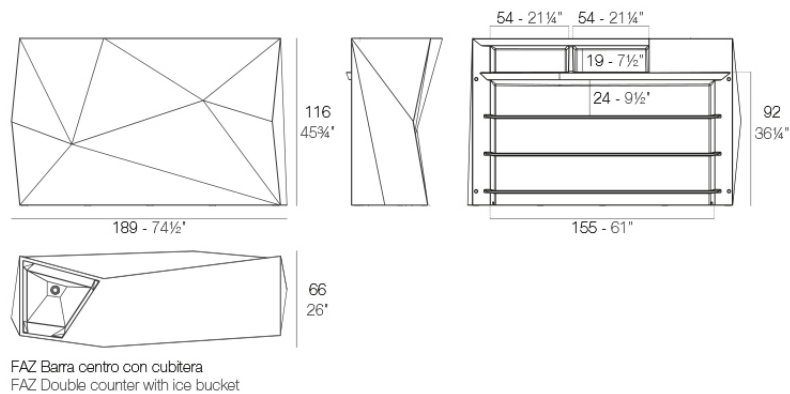

Info

Description

Made of polyethylene resin by rotational moulding. 100% Recyclable. Item suitable for indoor and outdoor use. Available in different finishes.

Weight: 69.09 Kg

Combinations

- 2 X 54113
- 1 X 54114
- 3 X 54112
- 1 X 54111