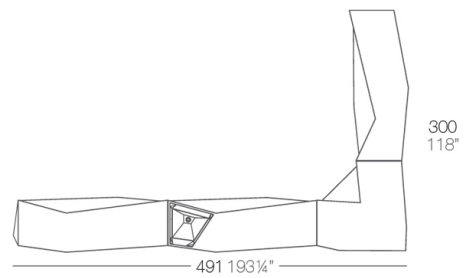

Info

Description

Made of polyethylene resin by rotational moulding. 100% Recyclable. Item suitable for indoor and outdoor use. Available in different finishes.

Weight: 69.09 Kg

Combinations

- 2 X 54113
- 1 X 54114
- 3 X 54112
- 1 X 54111