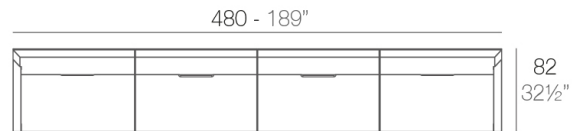

- **2 x 54120** Sofá Módulo Central - Sectional Sofa Armless
- **1 x 54119** Sofá Módulo Izquierdo - Sectional Sofa Left
- **1 x 54118** Sofá Módulo Derecho - Sectional Sofa Right