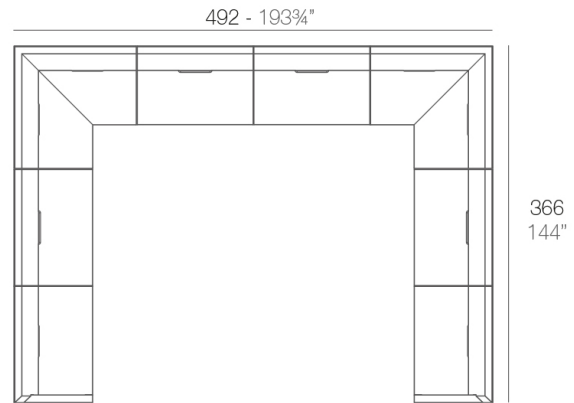

Info

Description

Made of polyethylene resin by rotational moulding. 100% Recyclable. Item suitable for indoor and outdoor use. Available in different finishes.

Weight: 20.73 Kg

FRAME Sofá Módulo Izquierdo
FRAME Sectional Sofa Left

Combinations

- 2 x 54120** Sofá Módulo Central - Sectional Sofa Armless
- 1 x 54121** Sofá Módulo Esquina - Sectional Sofa Corner
- 1 x 54119** Sofá Módulo Izquierdo - Sectional Sofa Left
- 1 x 54118** Sofá Módulo Derecho - Sectional Sofa Right