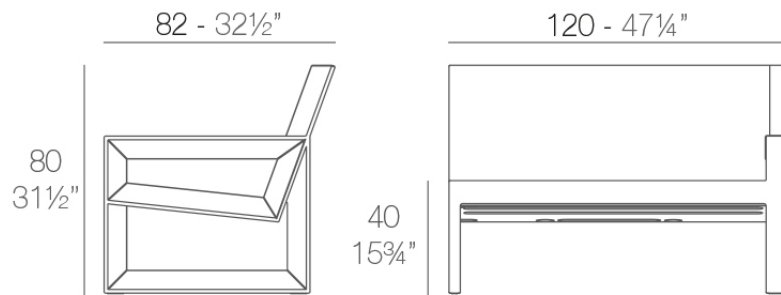

Info

Description

Made of polyethylene resin by rotational moulding. 100% Recyclable. Item suitable for indoor and outdoor use. Available in different finishes.

Weight: 20.73 Kg

FRAME Sofá Módulo Izquierdo
FRAME Sectional Sofa Left