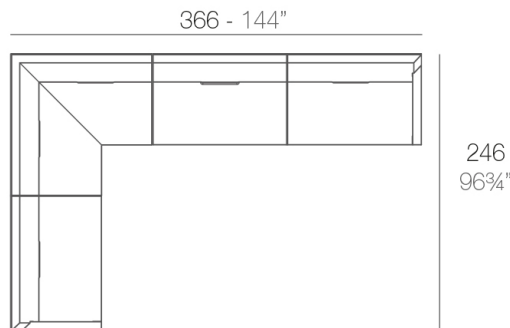

- **1 x 54120** Sofá Módulo Central - Sectional Sofa Armless
- **1 x 54121** Sofá Módulo Esquina - Sectional Sofa Corner
- **1 x 54119** Sofá Módulo Izquierdo - Sectional Sofa Left
- **1 x 54118** Sofá Módulo Derecho - Sectional Sofa Right