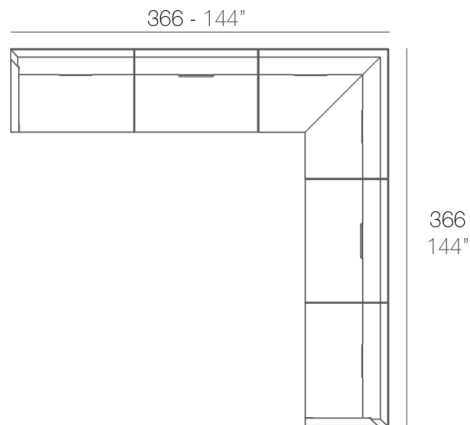

Info

Description

Made of polyethylene resin by rotational moulding. 100% Recyclable. Item suitable for indoor and outdoor use. Available in different finishes.

Weight: 20.73 Kg

FRAME Sofá Módulo Izquierdo
FRAME Sectional Sofa Left

Combinations

- 2 x 54120** Sofá Módulo Central - Sectional Sofa Armless
- 1 x 54121** Sofá Módulo Esquina - Sectional Sofa Corner
- 1 x 54119** Sofá Módulo Izquierdo - Sectional Sofa Left
- 1 x 54118** Sofá Módulo Derecho - Sectional Sofa Right