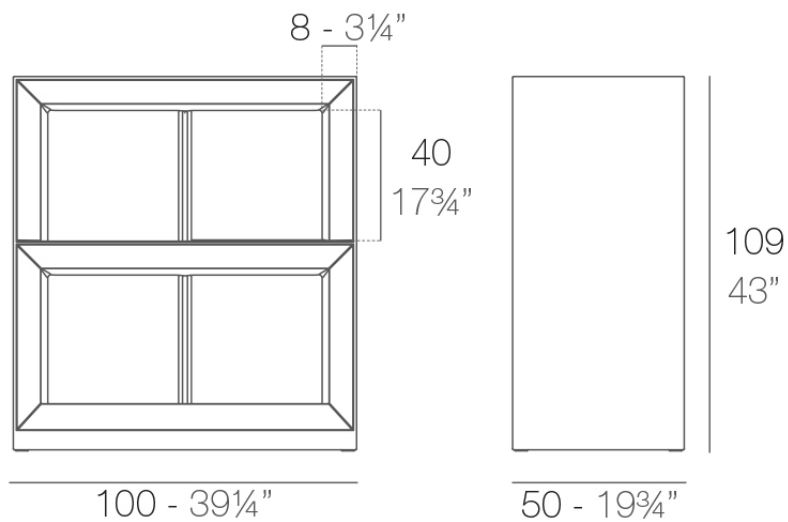

Info

Description

Made of polyethylene resin by rotational moulding. 100% Recyclable. Item suitable for indoor and outdoor use. Available in different finishes.

Weight: 35.06 Kg

VELA Contrabarra
VELA Shelving system