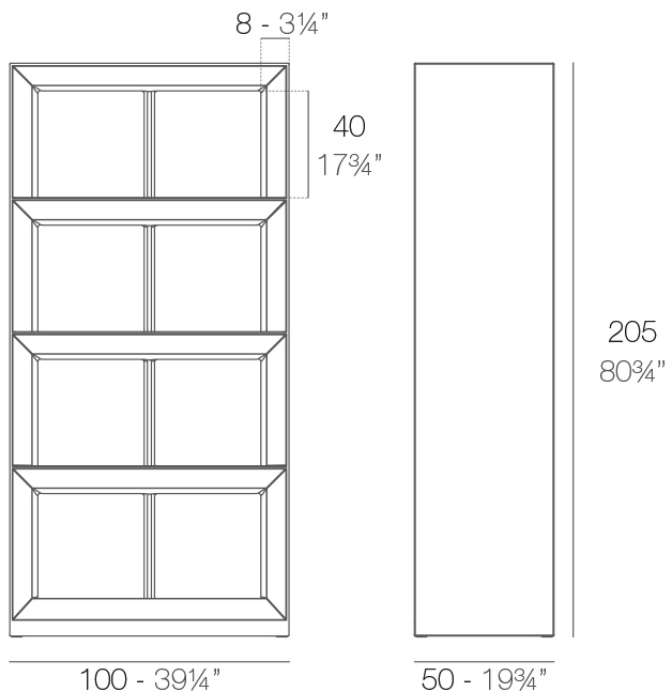

Info

Description

Made of polyethylene resin by rotational moulding. 100% Recyclable. Item suitable for indoor and outdoor use. Available in different finishes.

Weight: 40.05 Kg

VELA Contrabarra
VELA Shelving system