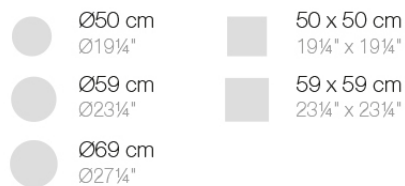

Info

Description

Extruded aluminum tube with cast aluminum base coated with epoxy baked painting. Item suitable for indoor and outdoor use. Table top not included.

Weight: 3.99 Kg

BASE 3 LEGS - BASE 3 PATAS

fixed top / fijo ref. 54125
collapsible top / abatible ref. 54125T
fixed for glass / fijo para vidrio ref. 54125V

FAZ BASE MESA Ø65 H50
FAZ TABLE BASE Ø25 1/2" H19 3/4"

TABLE TOPS OPTIONS - OPCIONES SOBRES