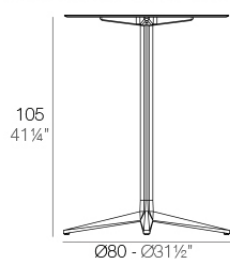

Faz table base ø80x105h

by Ramón Esteve

A commitment to minimalist aesthetics, Faz is a sleek and contemporary ensemble of outdoor furniture and planters designed by Ramón Esteve for Vondom. Esteve's creative vision for Faz transcends mere functionality and aims to integrate and harmonize with different spaces, be they residential or expansive installations. Through a deliberate selection of materials and the strategic incorporation of lighting elements, Ramón Esteve has created an atmosphere that exudes serenity, timelessness and an universality. His ability to blend form and function creates an immersive experience where the boundaries between indoors and outdoors are blurred, leaving behind only an impression of cohesive elegance. In short, he is the mastermind behind Faz's ambience.

Info

Description

Weight: 6.56 Kg

BASE 4 LEGS - BASE 4 PATAS

fixed top / fijo ref: 54142
fixed for glass / fijo para vidrio ref: 54142V

FAZ BASE MESA Ø80 H105
FAZ TABLE BASE Ø31½" H41¼"

TABLE TOPS OPTIONS - OPCIONES SOBRES

■ 69 x 69 cm
27¼" x 27¼"

Finishes

finishes

ALUMINIUM BASE

Ref. 54142V

white

smoked

ecru