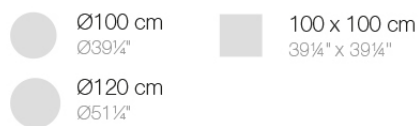

TABLE TOPS OPTIONS - OPCIONES SOBRES

FAZ BASE MESA Ø96'5 H50
FAZ TABLE BASE Ø38" H19 3/4"