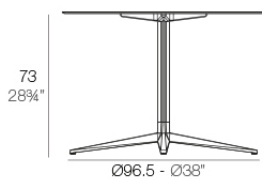

Info

Description

Extruded aluminum tube with cast aluminum base coated with epoxy baked painting. Item suitable for indoor and outdoor use. Table top not included.

Weight: 6.82 Kg

BASE 4 LEGS - BASE 4 PATAS