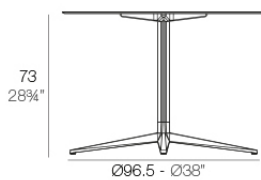

Info

Description

Extruded aluminum tube with cast aluminum base coated with epoxy baked painting. Item suitable for indoor and outdoor use. Table top not included.

Weight: 6.82 Kg

BASE 4 LEGS - BASE 4 PATAS