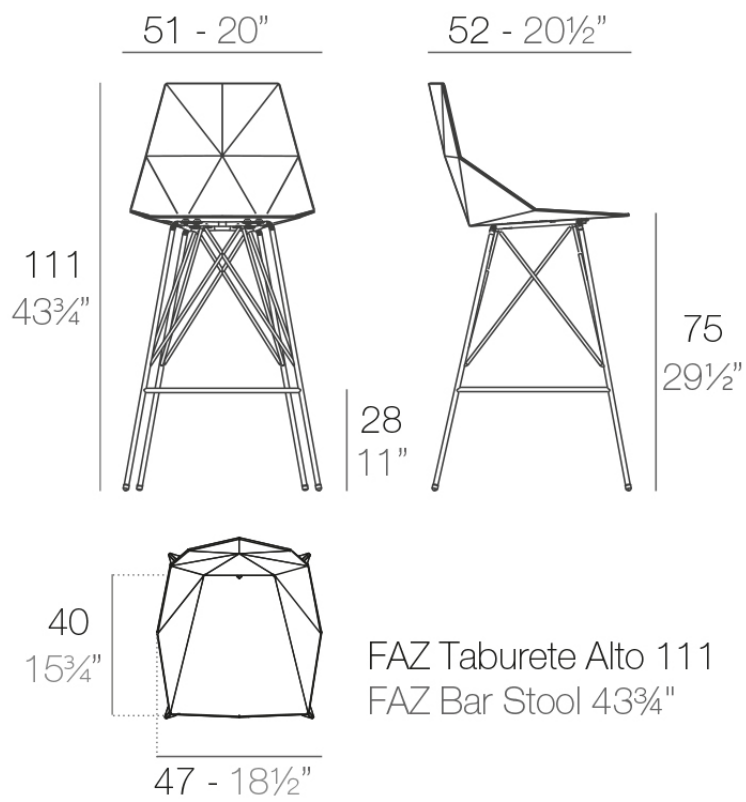

## Faz bar stool 50x51x111cm

by Ramón Esteve

A commitment to minimalist aesthetics, Faz is a sleek and contemporary ensemble of outdoor furniture and planters designed by Ramón Esteve for Vondom. Esteve's creative vision for Faz transcends mere functionality and aims to integrate and harmonize with different spaces, be they residential or expansive installations. Through a deliberate selection of materials and the strategic incorporation of lighting elements, Ramón Esteve has created an atmosphere that exudes serenity, timelessness and an universality. His ability to blend form and function creates an immersive experience where the boundaries between indoors and outdoors are blurred, leaving behind only an impression of cohesive elegance. In short, he is the mastermind behind Faz's ambience.

### Description

Weight: 7.62 Kg