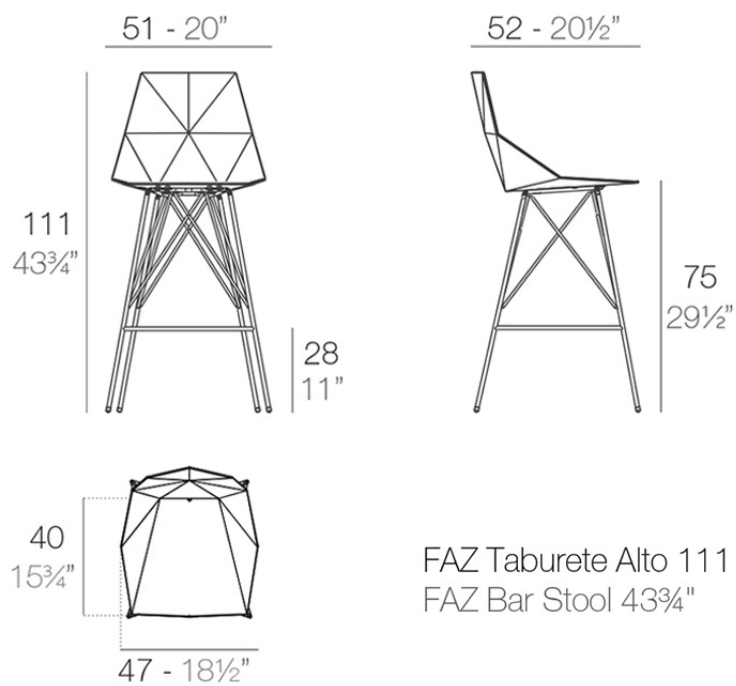

## Faz bar stool 50x51x111cm

by Ramón Esteve

A commitment to minimalist aesthetics, Faz is a sleek and contemporary ensemble of outdoor furniture and planters designed by Ramón Esteve for Vondom. Esteve's creative vision for Faz transcends mere functionality and aims to integrate and harmonize with different spaces, be they residential or expansive installations. Through a deliberate selection of materials and the strategic incorporation of lighting elements, Ramón Esteve has created an atmosphere that exudes serenity, timelessness and an universality. His ability to blend form and function creates an immersive experience where the boundaries between indoors and outdoors are blurred, leaving behind only an impression of cohesive elegance. In short, he is the mastermind behind Faz's ambience.

### Description

Weight: 7.62 Kg